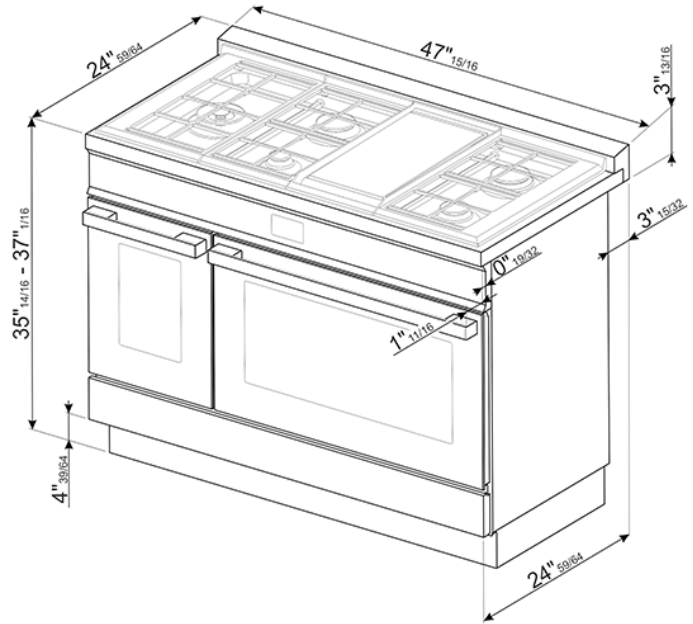

CPF48UGMAN

Portofino Pro-Style Dual Fuel Range,
Matte Black, 48" x 25"
EAN13: 8017709266783

- **PORTOFINO STYLE** • Stainless steel control knobs • **Thermoseal cavity, energy efficiency best-in-class** • **Soft close oven door** • Full-width continuous grates • Storage compartment with inner drawer • **MULTIFUNCTION ELECTRIC OVEN:** • 10 cooking modes including Pizza Function • Vapor-clean function • Programmable timer with touch display • Adjustable thermostat 120° - 500°F • Air-cooled triple-glazed removable door • Removable inner glass for easy cleaning • **True European triple convection** • Oven capacity: 4.5 cu. ft. • **Ever Clean enameled interior cavity** • 5 shelf positions • 2 x halogen oven lights • Bake element 1.7kW • Broil element 2.9kW • Convection element 1.5kW/element • **MULTIFUNCTION ELECTRIC OVEN – SECONDARY OVEN** • 4 cooking modes • **True European convection** • Adjustable thermostat 120° - 440°F • "Ever-Clean" enamelled oven interior • Air-cooled triple-glazed removable door • Removable inner glass for easy cleaning • Oven capacity: 1.45 Cu.Ft • 5 shelf positions • 2 x halogen oven lights • Bake element 750W • Broil element 2,05kW • Convection element 1.5kW • **GAS RANGETOP:** • 5 gas burners with Electric Griddle • Center-rear 1200 BTU • Center-front 4500 BTU • Right-rear 12000 BTU • Right-front 8000 BTU • **Left double-inset super burner 20000 BTU** • Heavy-duty cast iron grates • Automatic electric ignition • LP gas conversion kit included • **SAFETY:** • Gas safety valves • Air-cooled door to prevent overheating • Connected nominal power: 240/120V • Voltage rating: @ 240/120V 60Hz • **ACCESSORIES INCLUDED:** • 1 wok ring • 1 rotisserie kit (main oven) • 2 deep oven tray (1pc/oven) • 2 total-extraction telescopic guide (1pc/oven) • 2 chrome shelves