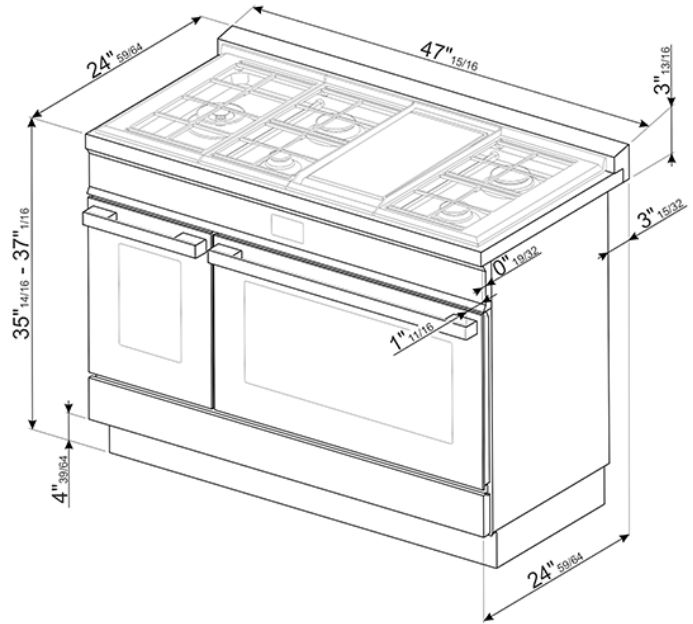

CPF48UGMOR

Portofino Pro-Style Dual Fuel Range,
Orange, 48" x 25"
EAN13: 8017709266738

- **PORTOFINO STYLE** • Stainless steel control knobs • **Thermoseal cavity, energy efficiency best-in-class** • **Soft close oven door** • Full-width continuous grates • Storage compartment with inner drawer • **MULTIFUNCTION ELECTRIC OVEN:** • 10 cooking modes including Pizza Function • Vapor-clean function • Programmable timer with touch display • Adjustable thermostat 120° - 500°F • Air-cooled triple-glazed removable door • Removable inner glass for easy cleaning • **True European triple convection** • Oven capacity: 4.5 cu. ft. • **Ever Clean enameled interior cavity** • 5 shelf positions • 2 x halogen oven lights • Bake element 1.7kW • Broil element 2.9kW • Convection element 1.5kW/element • **MULTIFUNCTION ELECTRIC OVEN – SECONDARY OVEN** • 4 cooking modes • **True European convection** • Adjustable thermostat 120° - 440°F • "Ever-Clean" enamelled oven interior • Air-cooled triple-glazed removable door • Removable inner glass for easy cleaning • Oven capacity: 1.45 Cu.Ft • 5 shelf positions • 2 x halogen oven lights • Bake element 750W • Broil element 2,05kW • Convection element 1.5kW • **GAS RANGETOP:** • 5 gas burners with Electric Griddle • Center-rear 1200 BTU • Center-front 4500 BTU • Right-rear 12000 BTU • Right-front 8000 BTU • **Left double-inset super burner 20000 BTU** • Heavy-duty cast iron grates • Automatic electric ignition • LP gas conversion kit included • **SAFETY:** • Gas safety valves • Air-cooled door to prevent overheating • Connected nominal power: 240/120V • Voltage rating: @ 240/120V 60Hz • **ACCESSORIES INCLUDED:** • 1 wok ring • 1 rotisserie kit (main oven) • 2 deep oven tray (1pc/oven) • 2 total-extraction telescopic guide (1pc/oven) • 2 chrome shelves