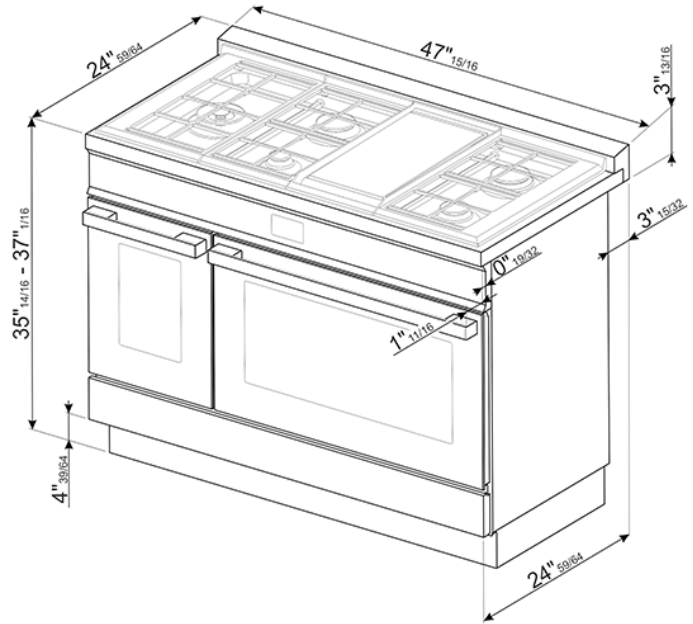

CPF48UGMR

Portofino Pro-Style Dual Fuel Range,
Red, 48" x 25"
EAN13: 8017709260781

- **PORTOFINO STYLE** • Stainless steel control knobs • **Thermoseal cavity, energy efficiency best-in-class** • **Soft close oven door** • Full-width continuous grates • Storage compartment with inner drawer • **MULTIFUNCTION ELECTRIC OVEN:** • 10 cooking modes including Pizza Function • Vapor-clean function • Programmable timer with touch display • Adjustable thermostat 120° - 500°F • Air-cooled triple-glazed removable door • Removable inner glass for easy cleaning • **True European triple convection** • Oven capacity: 4.5 cu. ft. • **Ever Clean enameled interior cavity** • 5 shelf positions • 2 x halogen oven lights • Bake element 1.7kW • Broil element 2.9kW • Convection element 1.5kW/element • **MULTIFUNCTION ELECTRIC OVEN – SECONDARY OVEN** • 4 cooking modes • **True European convection** • Adjustable thermostat 120° - 440°F • "Ever-Clean" enamelled oven interior • Air-cooled triple-glazed removable door • Removable inner glass for easy cleaning • Oven capacity: 1.45 Cu.Ft • 5 shelf positions • 2 x halogen oven lights • Bake element 750W • Broil element 2,05kW • Convection element 1.5kW • **GAS RANGETOP:** • 5 gas burners with Electric Griddle • Center-rear 1200 BTU • Center-front 4500 BTU • Right-rear 12000 BTU • Right-front 8000 BTU • **Left double-inset super burner 20000 BTU** • Heavy-duty cast iron grates • Automatic electric ignition • LP gas conversion kit included • **SAFETY:** • Gas safety valves • Air-cooled door to prevent overheating • Connected nominal power: 240/120V • Voltage rating: @ 240/120V 60Hz • **ACCESSORIES INCLUDED:** • 1 wok ring • 1 rotisserie kit (main oven) • 2 deep oven tray (1pc/oven) • 2 total-extraction telescopic guide (1pc/oven) • 2 chrome shelves