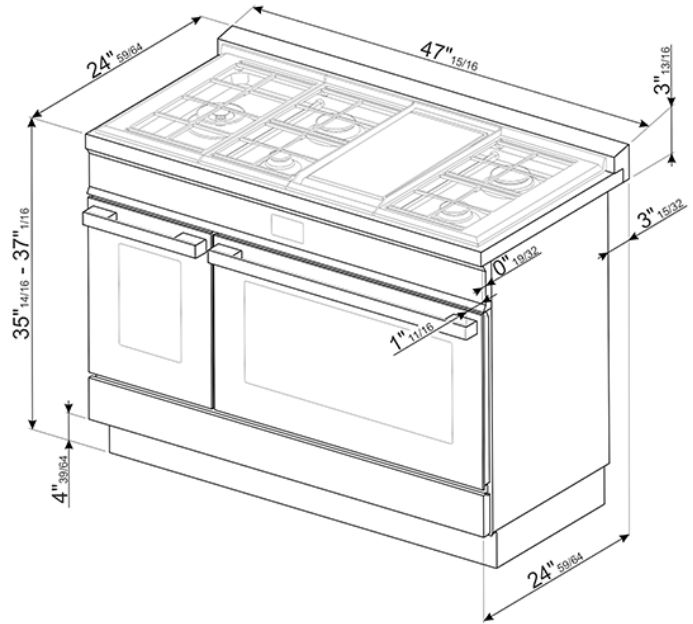

CPF48UGMWH

Portofino Pro-Style Dual Fuel Range,
White, 48" x 25"
EAN13: 8017709266769

- **PORTOFINO STYLE** • Stainless steel control knobs • **Thermoseal cavity, energy efficiency best-in-class** • **Soft close oven door** • Full-width continuous grates • Storage compartment with inner drawer • **MULTIFUNCTION ELECTRIC OVEN:** • 10 cooking modes including Pizza Function • Vapor-clean function • Programmable timer with touch display • Adjustable thermostat 120° - 500°F • Air-cooled triple-glazed removable door • **True European triple convection** • Oven capacity: 4.5 cu. ft. • **Ever Clean enameled interior cavity** • 5 shelf positions • 2 x halogen oven lights • Bake element 1.7kW • Broil element 2.9kW • Convection element 1.5kW • **MULTIFUNCTION ELECTRIC OVEN – SECONDARY OVEN** • 4 cooking modes • **True European convection** • Adjustable thermostat 120° - 440°F • “Ever-Clean” enamelled oven interior • Air-cooled triple-glazed removable door • Removable inner glass for easy cleaning • Oven capacity: 1.45 Cu.Ft • 5 shelf positions • 2 x halogen oven lights • Bake element 750W • Broil element 2,05kW • Convection element 1.5kW • **GAS RANGETOP:** • 5 gas burners with Electric Griddle • Center-rear 1200 BTUs • Center-front 4500 BTUs • Right-rear 12000 BTUs • Right-front 8000 BTUs • **Left double-inset super burner 20000 BTUs** • Heavy-duty cast iron grates • Automatic electric ignition • LP gas conversion kit included • **SAFETY:** • Gas safety valves • Air-cooled door to prevent overheating • Connected load nominal power: 240/120V - 17 Amps • Voltage rating: 240/120V 60Hz • **ACCESSORIES INCLUDED:** • 1 wok ring • 1 rotisserie kit • 1 deep oven tray • 1 total-extraction telescopic guide • 2 chrome shelves • 1 black toe kick