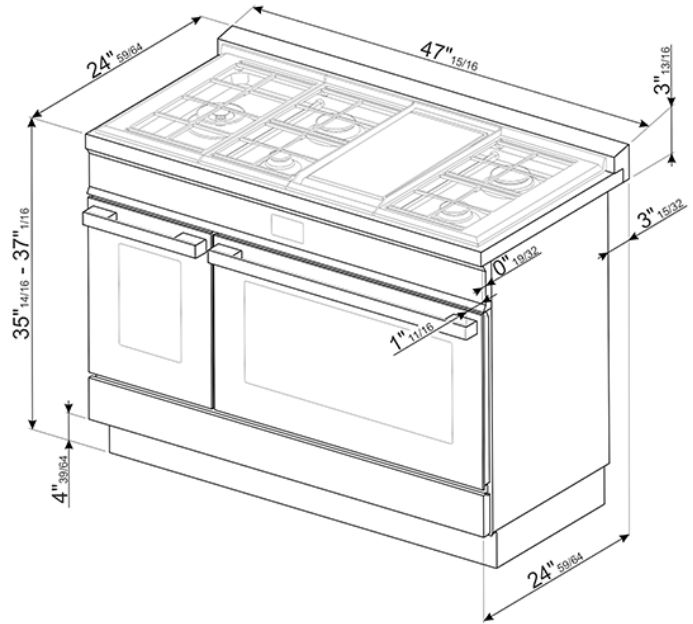

CPF48UGMX

Portofino Pro-Style Dual Fuel Range,  
Stainless Steel, 48" x 25"  
EAN13: 8017709259082

- **PORTOFINO STYLE** • Stainless steel control knobs • **Thermoseal cavity, energy efficiency best-in-class** • **Soft close oven door** • Full-width continuous grates • Storage compartment with inner drawer • **MULTIFUNCTION ELECTRIC OVEN:** • 10 cooking modes including Pizza Function • Vapor-clean function • Programmable timer with touch display • Adjustable thermostat 120° - 500°F • Air-cooled triple-glazed removable door • Removable inner glass for easy cleaning • **True European triple convection** • Oven capacity: 4.5 cu. ft. • **Ever Clean enameled interior cavity** • 5 shelf positions • 2 x halogen oven lights • Bake element 1.7kW • Broil element 2.9kW • Convection element 1.5kW/element • **MULTIFUNCTION ELECTRIC OVEN – SECONDARY OVEN** • 4 cooking modes • **True European convection** • Adjustable thermostat 120° - 440°F • "Ever-Clean" enamelled oven interior • Air-cooled triple-glazed removable door • Removable inner glass for easy cleaning • Oven capacity: 1.45 Cu.Ft • 5 shelf positions • 2 x halogen oven lights • Bake element 750W • Broil element 2,05kW • Convection element 1.5kW • **GAS RANGETOP:** • 5 gas burners with Electric Griddle • Center-rear 1200 BTU • Center-front 4500 BTU • Right-rear 12000 BTU • Right-front 8000 BTU • **Left double-inset super burner 20000 BTU** • Heavy-duty cast iron grates • Automatic electric ignition • LP gas conversion kit included • **SAFETY:** • Gas safety valves • Air-cooled door to prevent overheating • Connected nominal power: 240/120V • Voltage rating: @ 240/120V 60Hz • **ACCESSORIES INCLUDED:** • 1 wok ring • 1 rotisserie kit (main oven) • 2 deep oven tray (1pc/oven) • 2 total-extraction telescopic guide (1pc/oven) • 2 chrome shelves

## Functions

Main Oven

Secondary Oven

## Options

- GT1T-2 - 1-Level Telescopic Shelf - Total Extraction • PPR9 - Pizza Stone