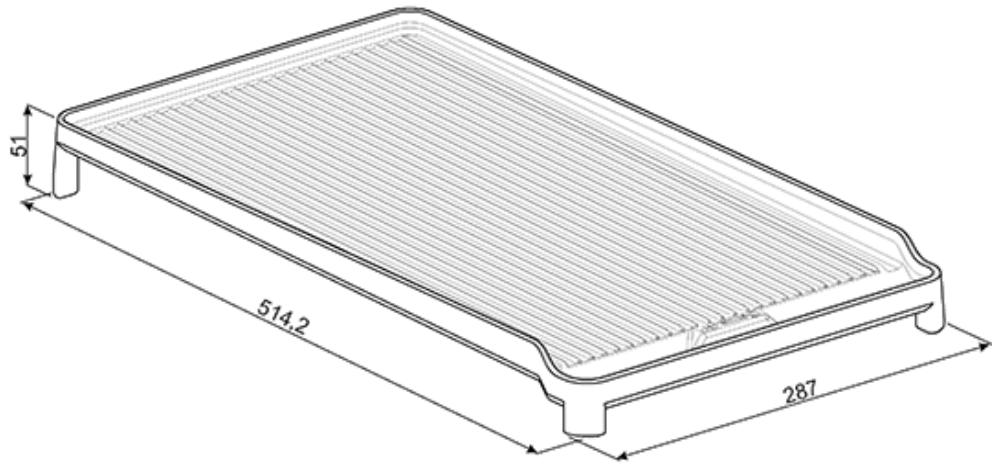

BGTR9

Grill Plate

EAN13: 8017709210595

Grill Plate

SMEG U.S.A. INC.
A&D BUILDING
150 EAST 58th STREET, 7th FLOOR
NEW YORK, NY, 10155
Tel. +1 212 265 5378
Fax +1 212 265 5945

BGTR9

for ranges
grill plate 

SMEG U.S.A. INC.
A&D BUILDING
150 EAST 58th STREET, 7th FLOOR
NEW YORK, NY, 10155
Tel. +1 212 265 5378
Fax +1 212 265 5945