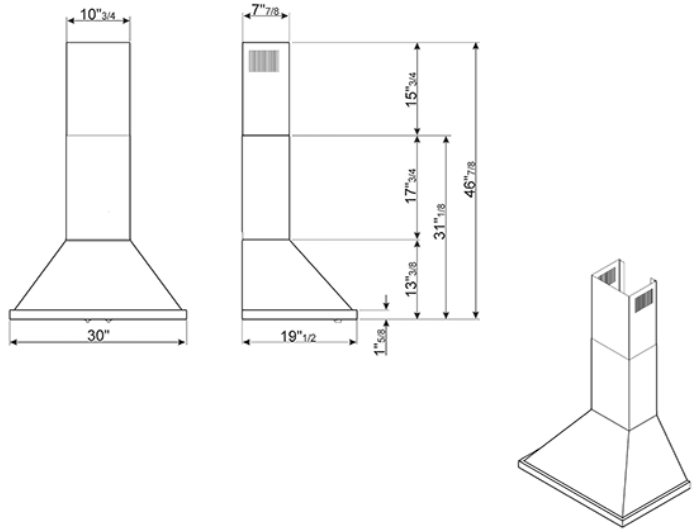

30" Portofino Chimney Hood,
Matte Black
EAN13: 8017709261764

- Control adjustment knobs • 3 speeds and additional intensive speed • 2 LED lights • Motor power 445 W • 3 aluminium grease filters • 600 CFM max setting • Electrical connection rating: 485 W • Voltage: 120 V • Frequency (Hz): 60 Hz