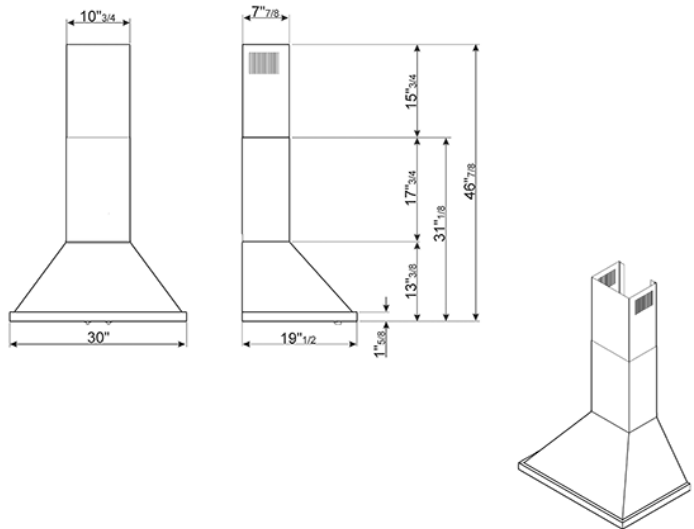

30" Portofino Chimney Hood,
Black
EAN13: 8017709261771

• Control adjustment knobs • 3 speeds and additional intensive speed • 2 LED lights • Motor power 445 W • 3 aluminium grease filters • 600 CFM max setting • Electrical connection rating: 485 W • Voltage: 120 V • Frequency (Hz): 60 Hz