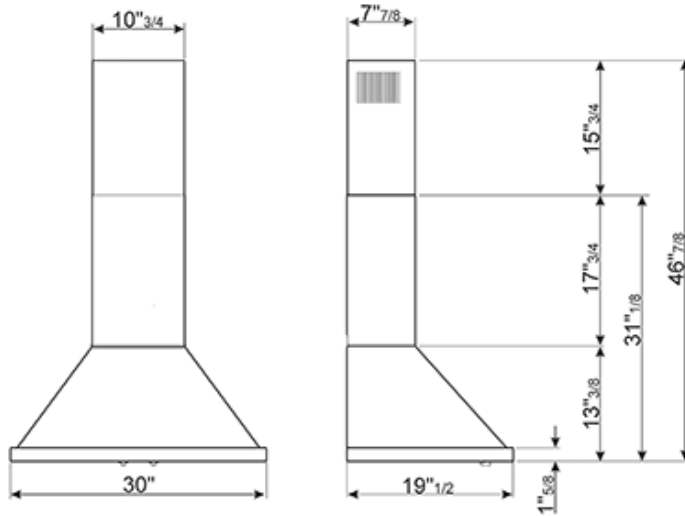

KPF30UOG

Portofino

wall mounted ventilation hood
30"
olive green

SMEG U.S.A. INC.
A&D BUILDING
150 EAST 58th STREET, 7th FLOOR
NEW YORK, NY, 10155
Tel. +1 212 265 5378
Fax +1 212 265 5945