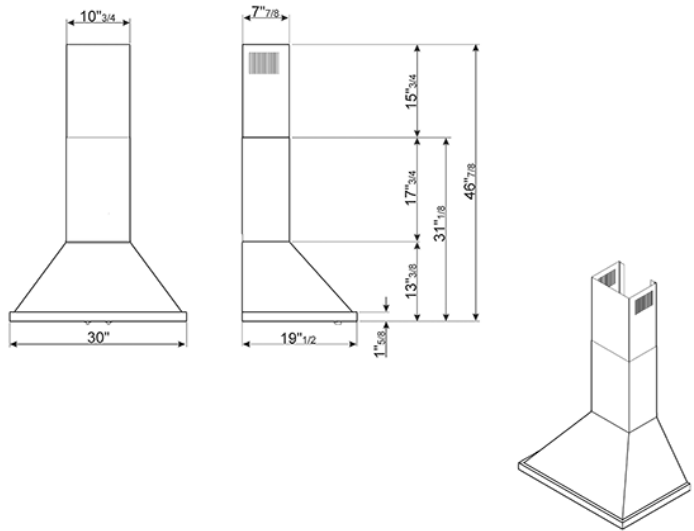

30" Portofino Chimney Hood,  
Olive Green  
EAN13: 8017709261788

• Control adjustment knobs • 3 speeds and additional intensive speed • 2 LED lights • Motor power 445 W • 3 aluminium grease filters • 600 CFM max setting • Electrical connection rating: 485 W • Voltage: 120 V • Frequency (Hz): 60 Hz