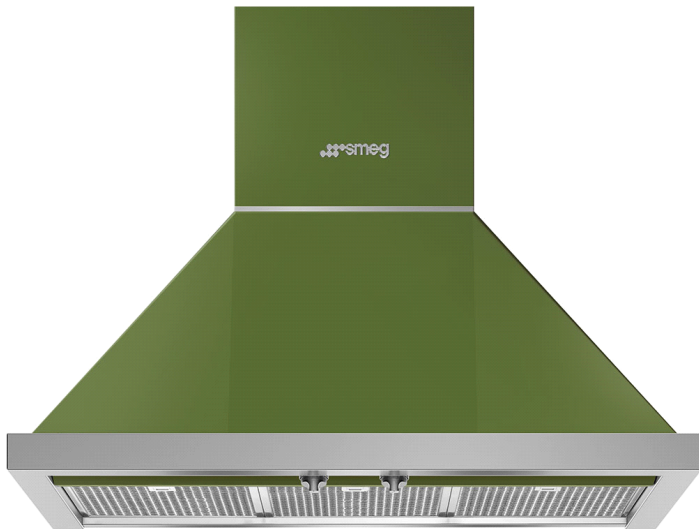

30" Portofino Chimney Hood,  
Olive Green  
EAN13: 8017709261788

• Control adjustment knobs • 3 speeds and additional intensive speed • 2 LED lights • Motor power 445 W • 3 aluminium grease filters • 600 CFM max setting • Electrical connection rating: 485 W • Voltage: 120 V • Frequency (Hz): 60 Hz

## Versions

• KPF30URD - Red • KPF30UYW - Yellow • KPF30UWH - White • KPF30UOR - Orange • KPF30UBL - Black • KPF30UX - Stainless Steel • KPF30UAN - Matte Black