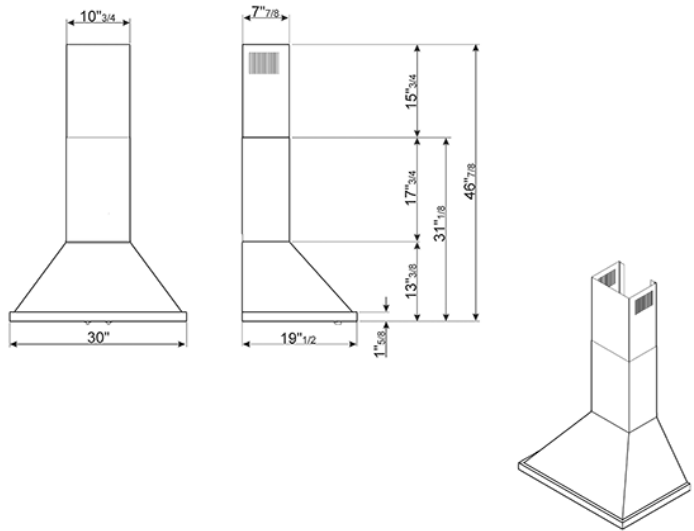

30" Portofino Chimney Hood,
Orange
EAN13: 8017709261795

• Control adjustment knobs • 3 speeds and additional intensive speed • 2 LED lights • Motor power 445 W • 3 aluminium grease filters • 600 CFM max setting • Electrical connection rating: 485 W • Voltage: 120 V • Frequency (Hz): 60 Hz