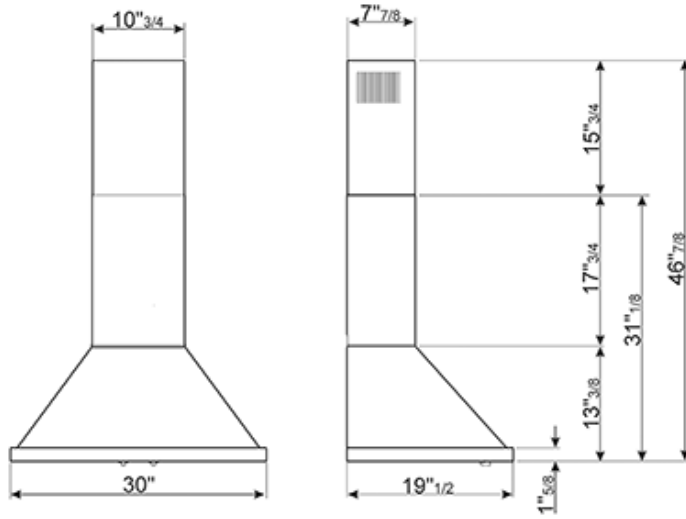

KPF30URD

Portofino

wall mounted ventilation hood
30"
red

SMEG U.S.A. INC.
A&D BUILDING
150 EAST 58th STREET, 7th FLOOR
NEW YORK, NY, 10155
Tel. +1 212 265 5378
Fax +1 212 265 5945