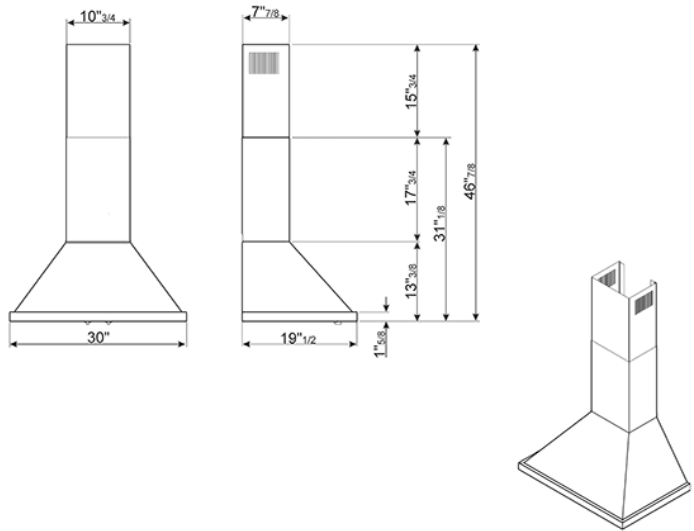

30" Portofino Chimney Hood,
Red
EAN13: 8017709261801

• Control adjustment knobs • 3 speeds and additional intensive speed • 2 LED lights • Motor power 445 W • 3 aluminium grease filters • 600 CFM max setting • Electrical connection rating: 485 W • Voltage: 120 V • Frequency (Hz): 60 Hz