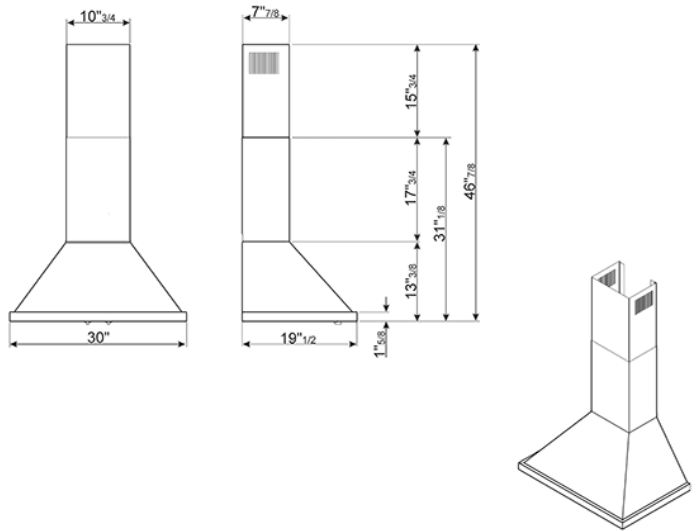

30" Portofino Chimney Hood,
White
EAN13: 8017709261818

• Control adjustment knobs • 3 speeds and additional intensive speed • 2 LED lights • Motor power 445 W • 3 aluminium grease filters • 600 CFM max setting • Electrical connection rating: 485 W • Voltage: 120 V • Frequency (Hz): 60 Hz