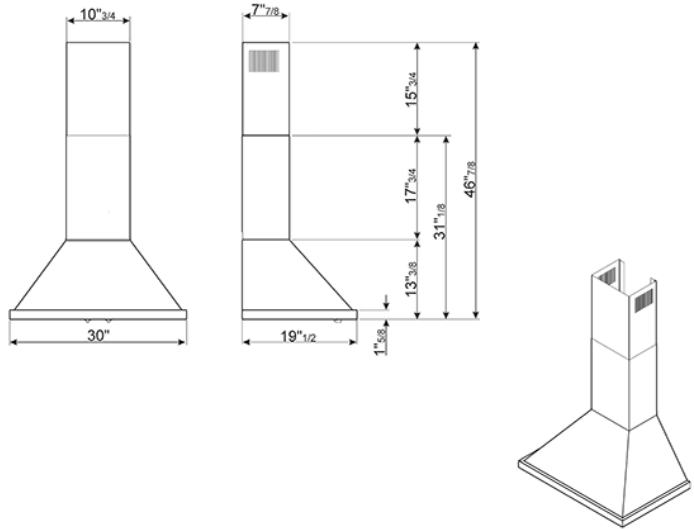

30" Portofino Chimney Hood,
Yellow
EAN13: 8017709261832

- Control adjustment knobs • 3 speeds and additional intensive speed • 2 LED lights • Motor power 445 W • 3 aluminium grease filters • 600 CFM max setting • Electrical connection rating: 485 W • Voltage: 120 V • Frequency (Hz): 60 Hz