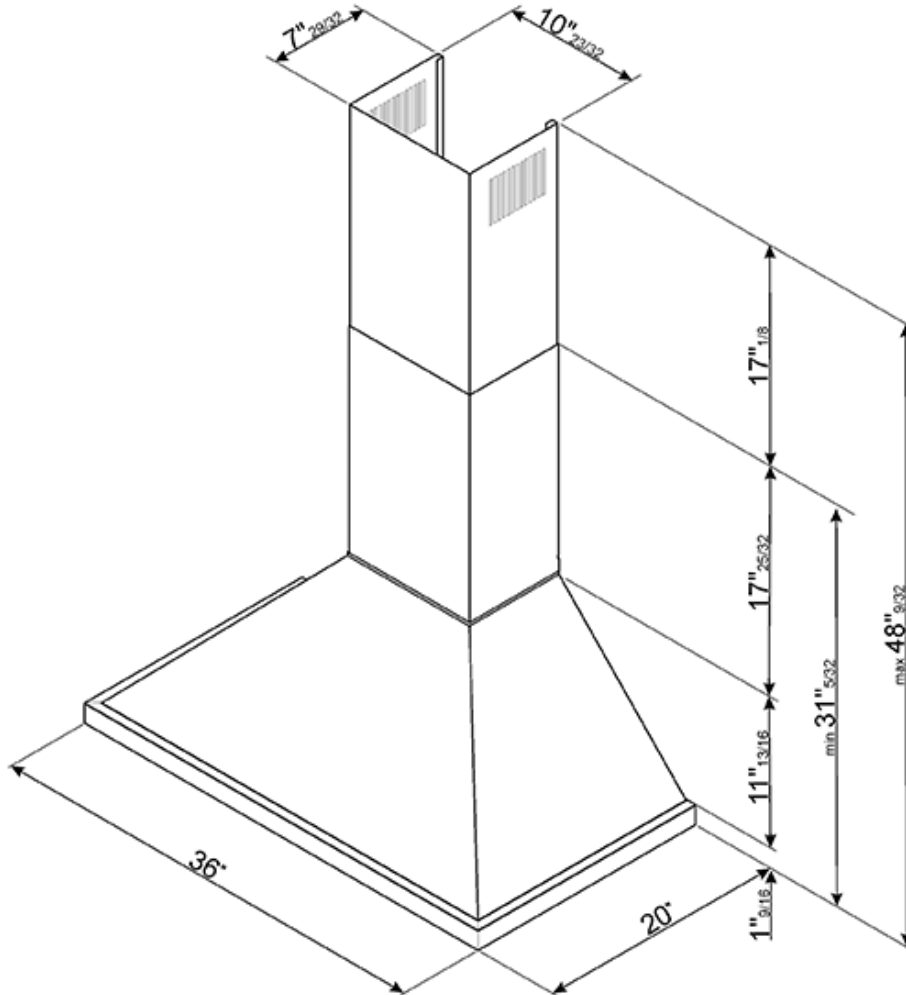

wall mounted ventilation hood  
36"  
matte black

SMEG U.S.A. INC.  
A&D BUILDING  
150 EAST 58th STREET, 7th FLOOR  
NEW YORK, NY, 10155  
Tel. +1 212 265 5378  
Fax +1 212 265 5945