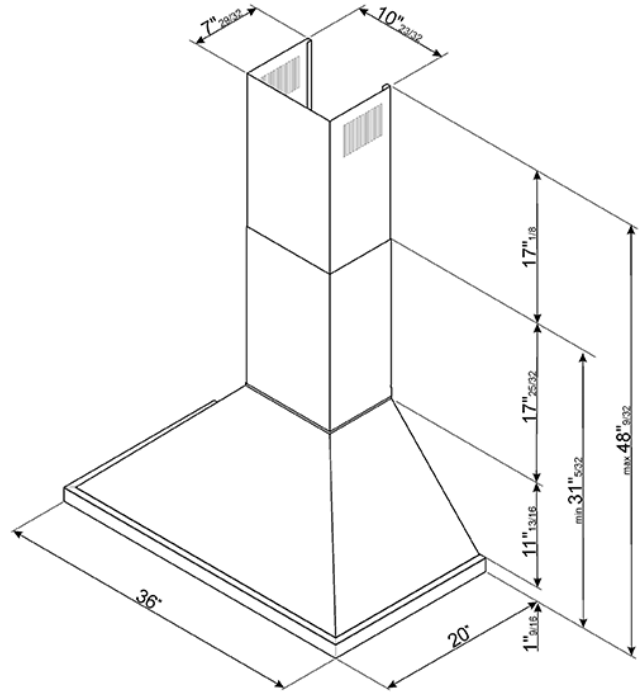

36" Portofino, Chimney Hood,  
Matte Black  
EAN13: 8017709246235

• Control adjustment knobs • 3 speeds and additional intensive speed • 2 LED lights • Motor power 205W • 3 stainless steel grease filters • 600 CFM max setting • **Electrical Connection** • Electrical connection rating: 495 W • Voltage: 120 V • Frequency (Hz): 60 Hz