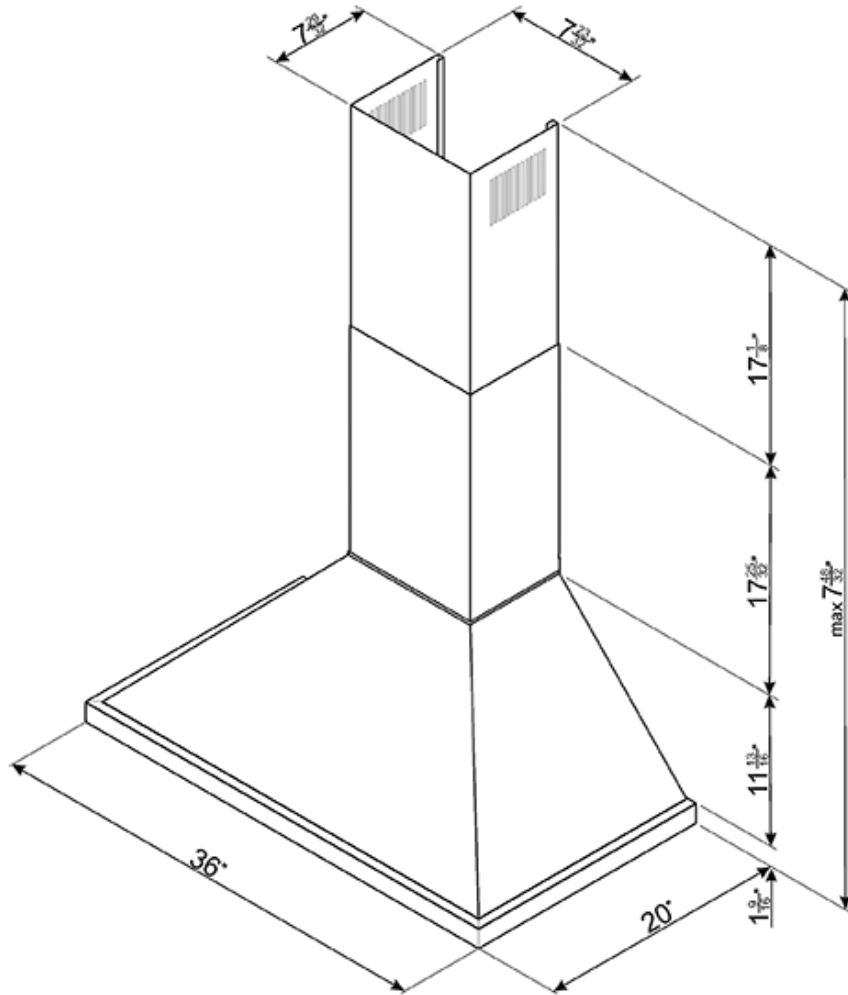

KPF36UBL

Portofino

wall mounted ventilation hood
36"
black

SMEG U.S.A. INC.
A&D BUILDING
150 EAST 58th STREET, 7th FLOOR
NEW YORK, NY, 10155
Tel. +1 212 265 5378
Fax +1 212 265 5945