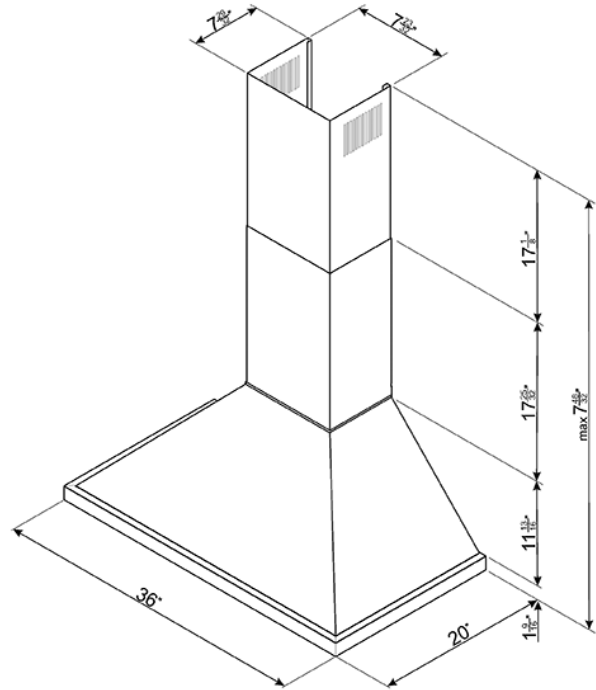

90 CM (approx. 36") Portofino, Chimney Hood,
Black
EAN13: 8017709246242

• Control adjustment knobs • 3 speeds and additional intensive speed • 2 LED lights • Motor power 205W • 3 stainless steel grease filters • 600 CFM max setting