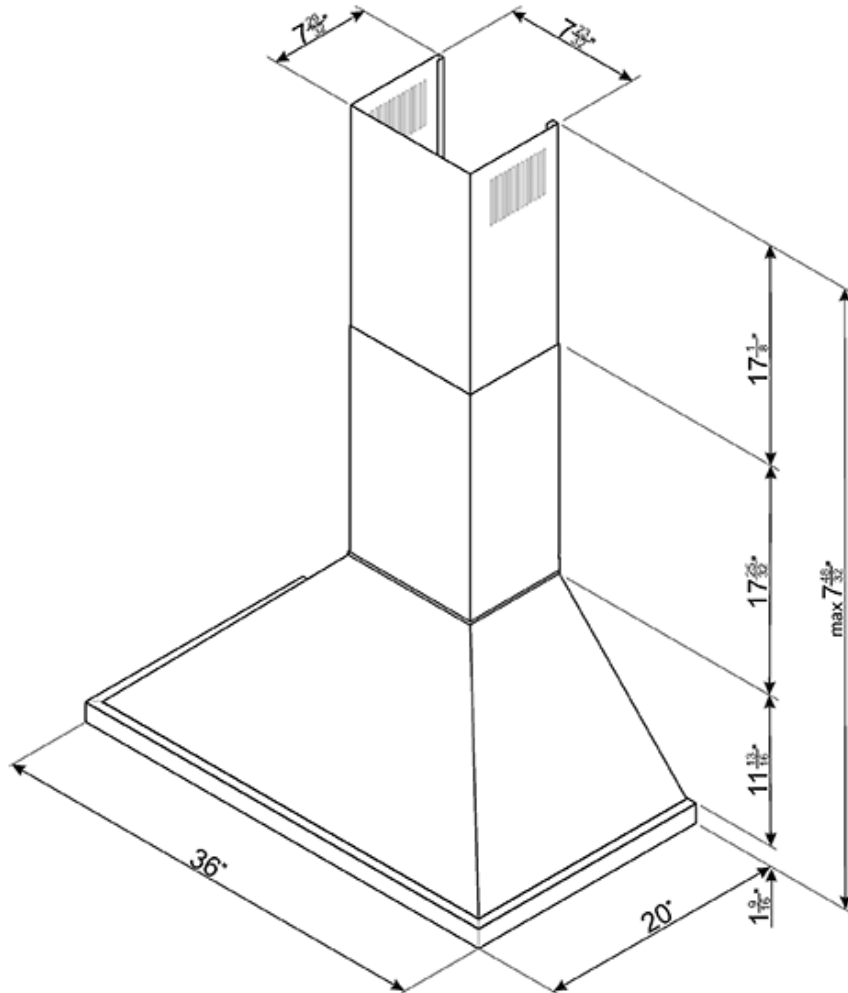

KPF36UOG

Portofino

wall mounted ventilation hood
36"
olive green

SMEG U.S.A. INC.
A&D BUILDING
150 EAST 58th STREET, 7th FLOOR
NEW YORK, NY, 10155
Tel. +1 212 265 5378
Fax +1 212 265 5945