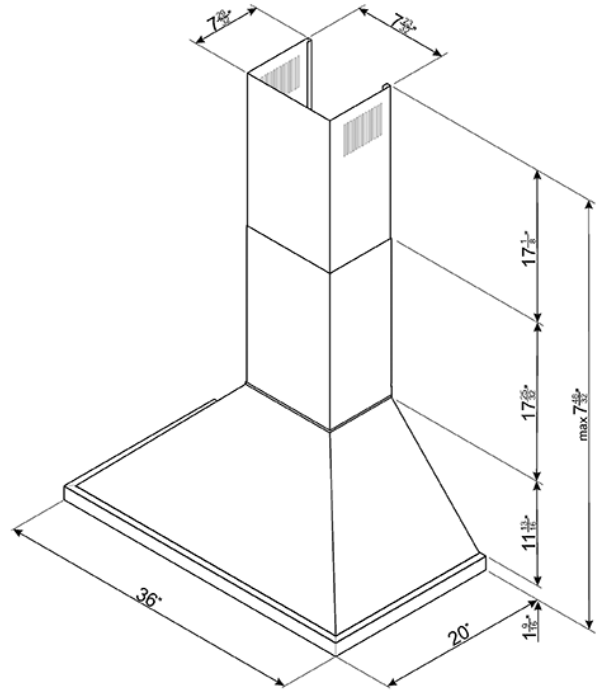

90 CM (approx. 36") Portofino, Chimney Hood,
Orange
EAN13: 8017709246266

• Control adjustment knobs • 3 speeds and additional intensive speed • 2 LED lights • Motor power 205W • 3 stainless steel grease filters • 600 CFM max setting