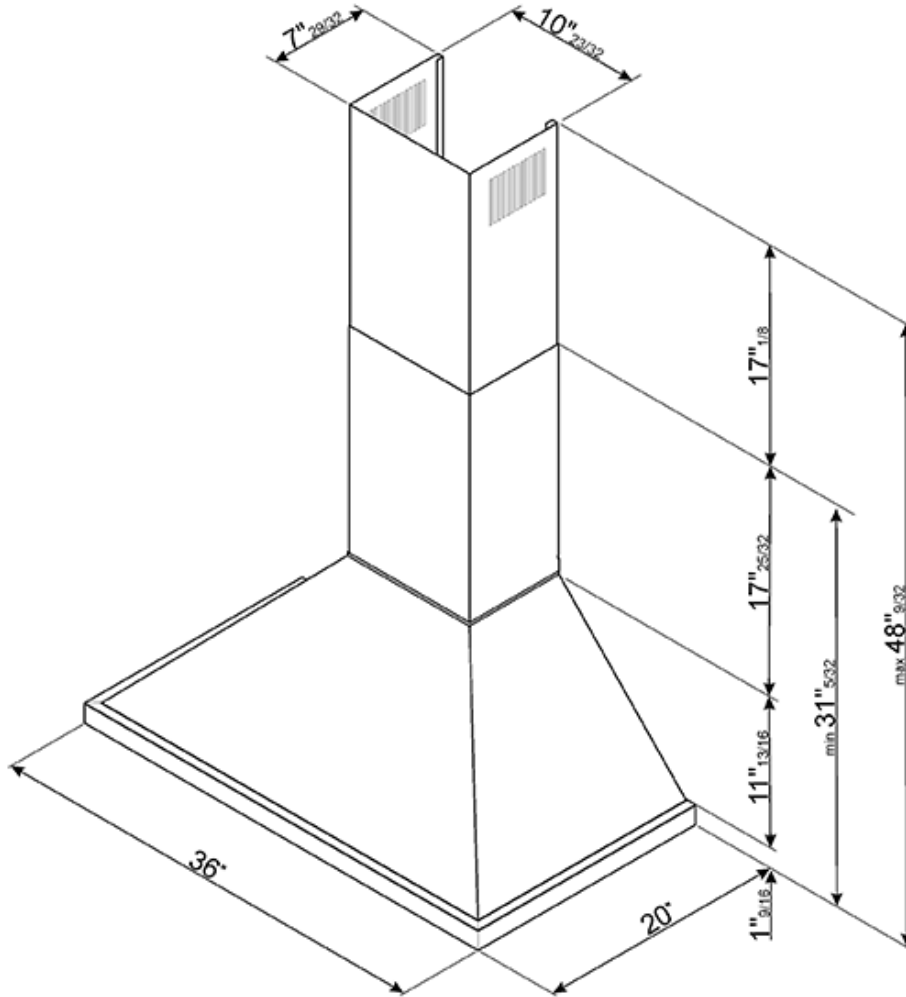

KPF36URD

Portofino

wall mounted ventilation hood
36"
red

SMEG U.S.A. INC.
A&D BUILDING
150 EAST 58th STREET, 7th FLOOR
NEW YORK, NY, 10155
Tel. +1 212 265 5378
Fax +1 212 265 5945