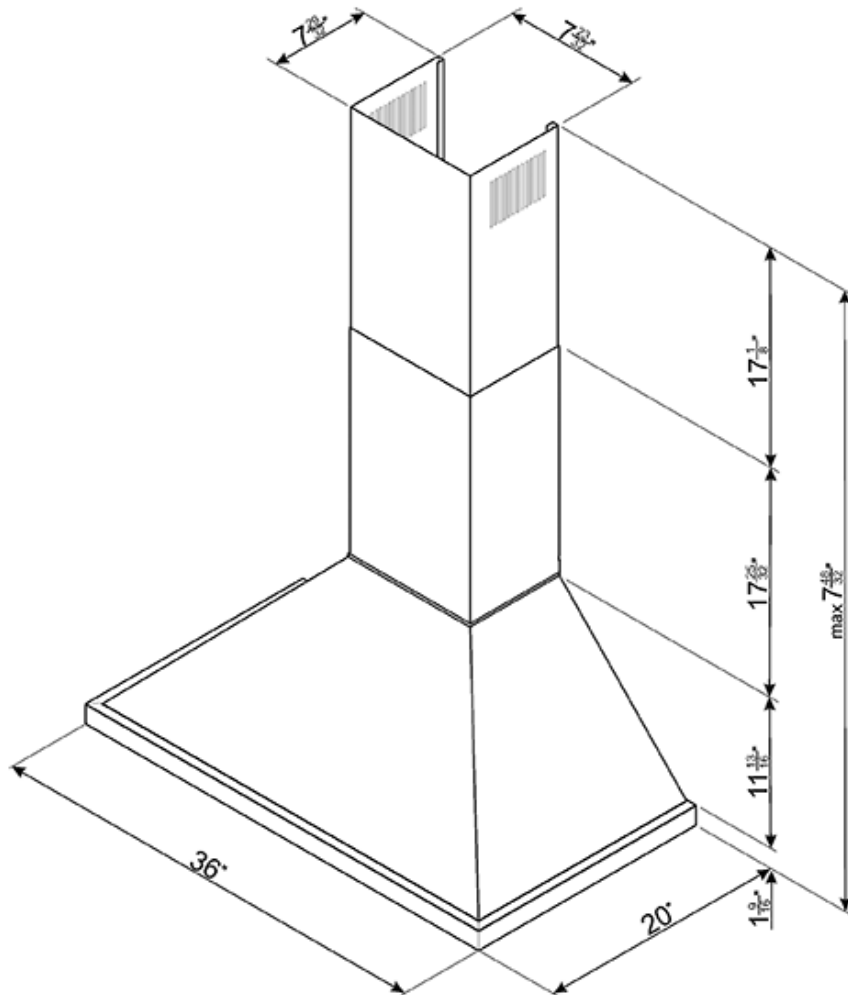

KPF36URD

Portofino

wall mounted ventilation hood
36"
red

SMEG U.S.A. INC.
A&D BUILDING
150 EAST 58th STREET, 7th FLOOR
NEW YORK, NY, 10155
Tel. +1 212 265 5378
Fax +1 212 265 5945