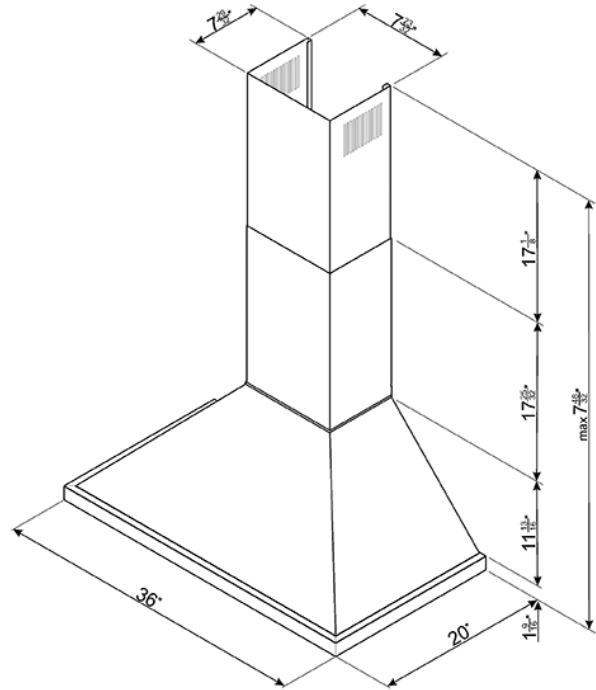

90 CM (approx. 36") Portofino, Chimney Hood,
Red
EAN13: 8017709246259

• Control adjustment knobs • 3 speeds and additional intensive speed • 2 LED lights • Motor power 205W • 3 stainless steel grease filters • 600 CFM max setting