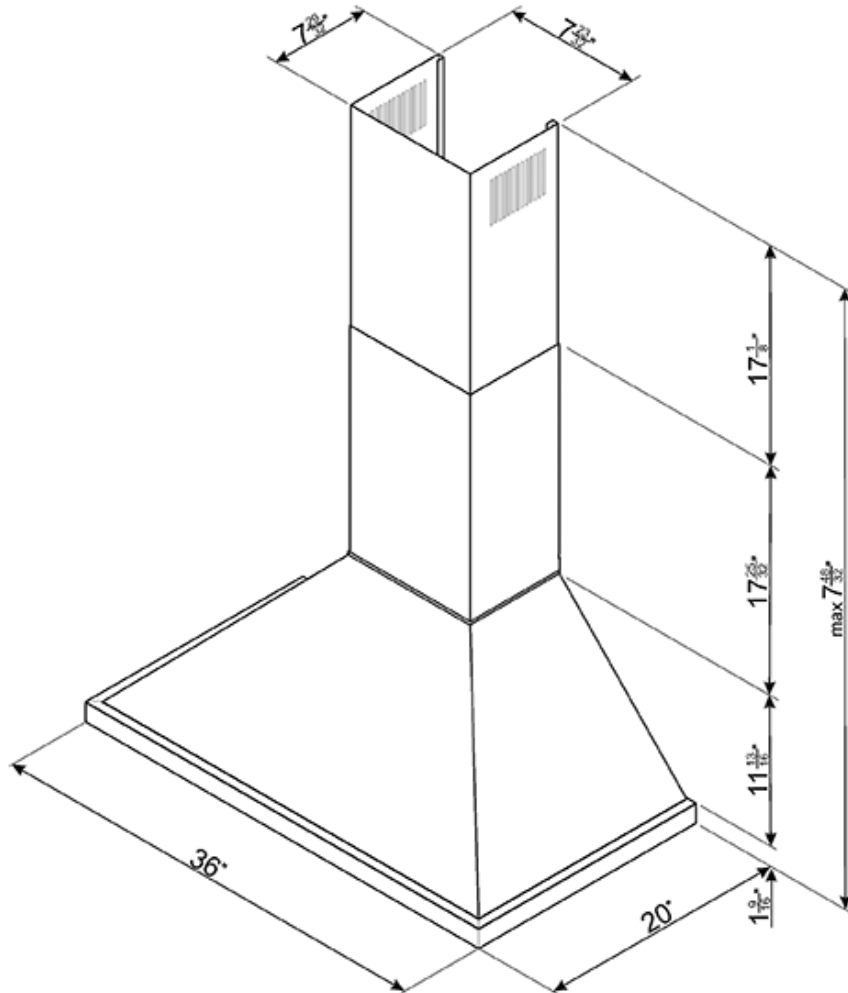

KPF36UWH

Portofino

wall mounted ventilation hood
36"
white

SMEG U.S.A. INC.
A&D BUILDING
150 EAST 58th STREET, 7th FLOOR
NEW YORK, NY, 10155
Tel. +1 212 265 5378
Fax +1 212 265 5945