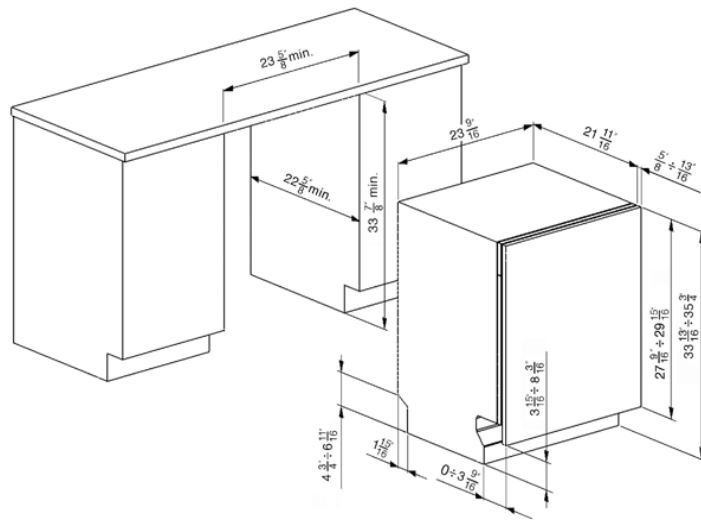

Fully integrated 24" dishwasher
EAN13: 8017709173449

- Full size tub • Hidden electronic control panel, stainless steel • Accepts custom panel • Self-balancing door • 9 wash cycles including Crystal washing, • **Economy cycle and Speed** • Sanitation • Condenser Drying • Stainless steel tub and filter • Concealed heating element • Half load • Delay timer (up to 9 hours) • 5 temperatures: 100°F, 113°F, 122°F, 149°F, 158°F • Salt and Rinse Aid refill indicators • **Orbital Wash system** • Complete water Leak Protection System • 13 place settings capacity • Gray baskets • Adjustable upper basket to accommodate plates up to 13 3/4" in diameter • 2 Cutlery baskets • 4 flip down tines in lower basket • 2 glass support racks in upper basket • Lower basket with double foldable rack • Noise level 46dB (A) • Energy star rated • Height leveling legs • Lower basket with double foldable rack • Voltage rating: 120V - 60Hz • Nominal power: 13 Amp - 1900W • Voltage 110-120V: Frequency 60Hz. • Water usage: normal/short cycle: 3.54 / 1.72 gal.

Options

- KIT860XU - Stainless steel door panels with "Classic" style handle