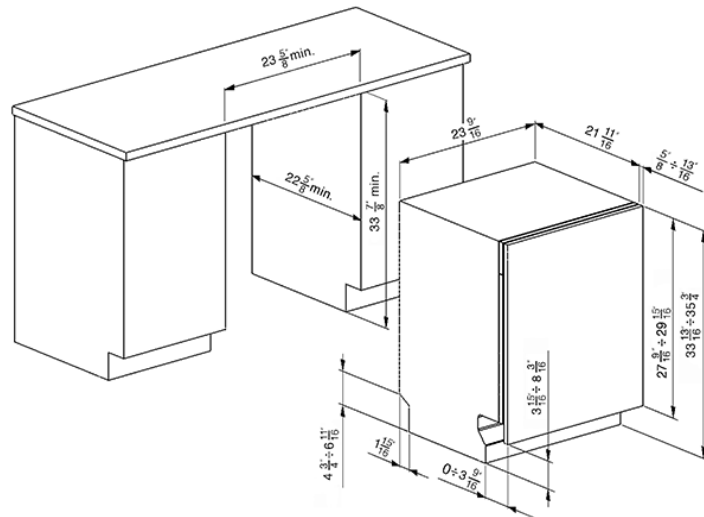

Fully integrated 24" dishwasher
EAN13: 8017709192150

- Full size tub • Hidden electronic control panel • Accepts custom panel • Self-balancing door • 10 wash cycles including Crystal washing, • **Economy cycle and Speed** • Sanitation • Condenser drying • Stainless steel tub and filter • Concealed heating element • Half flexible load • Delay timer (up to 9 hours) • 5 temperatures: 100°F, 113°F, 122°F, 149°F, 158°F • Salt and Rinse Aid refill indicators • **Orbital Wash system** • Complete water Leak Protection System • 13 place settings capacity • Silver baskets • Adjustable upper basket to accommodate plates up to 13 3/4" in diameter • Height adjustable upper basket on 3 levels • 2 Cutlery baskets • Upper basket with central fixed racks • Lower basket with fixed racks • Noise level 49dB (A) • Energy star rated • Height leveling legs • Back feet adjustable from front • Voltage rating: 120V - 60Hz • Nominal power: 13 Amp - 1900W • Water usage: normal/short cycle: 3.54 / 1.72 gal.