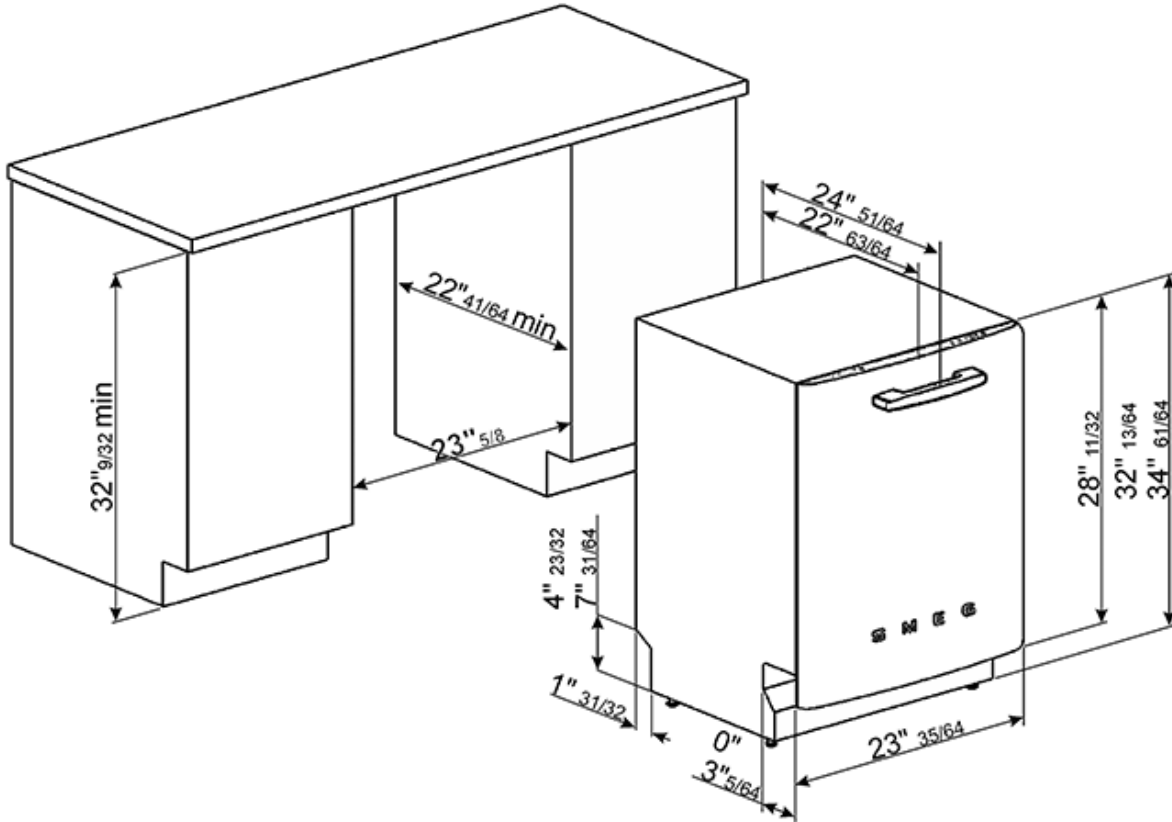

Orbital Wash System

Complete Water Leak Protection System

13 place setting

- Enameled steel baskets
- Adjustable upper basket to accommodate plates up to 13 3/4" in diameter
- 2 cutlery baskets
- 4 flip-down spike rails on lower basket
- 2 glass support racks in upper basket
- Lower basket with double foldable rack
- Noise level: 43dB (A)
- Energy Star-rated
- Height leveling legs
- Voltage rating: 115V - 60Hz
- Nominal power: 13Amps - 1,800W
- Voltage 110-120V: Frequency 60Hz.
- Water usage: normal/short cycle: 3.54/1.72 gal.

Versions

- **STFABURD** - Red
- **STFABUCR** - Cream
- **STFABUPB** - Pastel blue

STFABUBL

50's Retro style

built-in
24"
black
orbital

SMEG U.S.A. INC.
A&D BUILDING
150 EAST 58th STREET, 7th FLOOR
NEW YORK, NY, 10155
Tel. +1 212 265 5378
Fax +1 212 265 5945