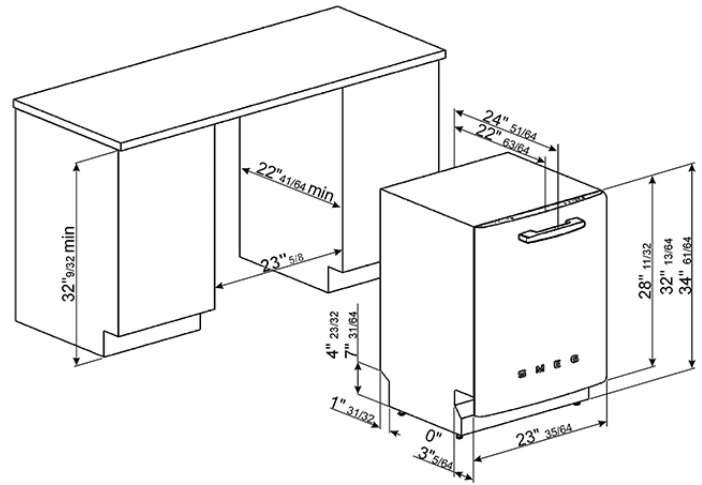

Approx 24" Pre-finished Dishwasher with 50'S  
Retro Style handle, Black  
EAN13: 8017709216627

- Full-size tub • Hidden stainless steel electronic control panel • Self-balancing door • 10 wash cycles including crystal washing, economy cycle and speed (27min) • Sanitation • Condenser drying • Stainless steel tub and filter • Concealed heating element • Half-load • Delay timer (up to 9 hours) • 5 temperatures: 100°F, 113°F, 122°F, 149°F, 158°F • **Orbital Wash System** • Complete Water Leak Protection System • **13 place setting** • Enameled steel baskets • Adjustable upper basket to accommodate plates up to 13 <sup>3</sup>/<sub>4</sub>" in diameter • 2 cutlery baskets • 4 flip-down spike rails on lower basket • 2 glass support racks in upper basket • Lower basket with double foldable rack • Noise level: 43dB (A) • Energy Star-rated • Height leveling legs • Voltage rating: 115V - 60Hz • Nominal power: 13Amps - 1,800W • Voltage 110-120V: Frequency 60Hz. • Water usage: normal/short cycle: 3.54/1.72 gal.