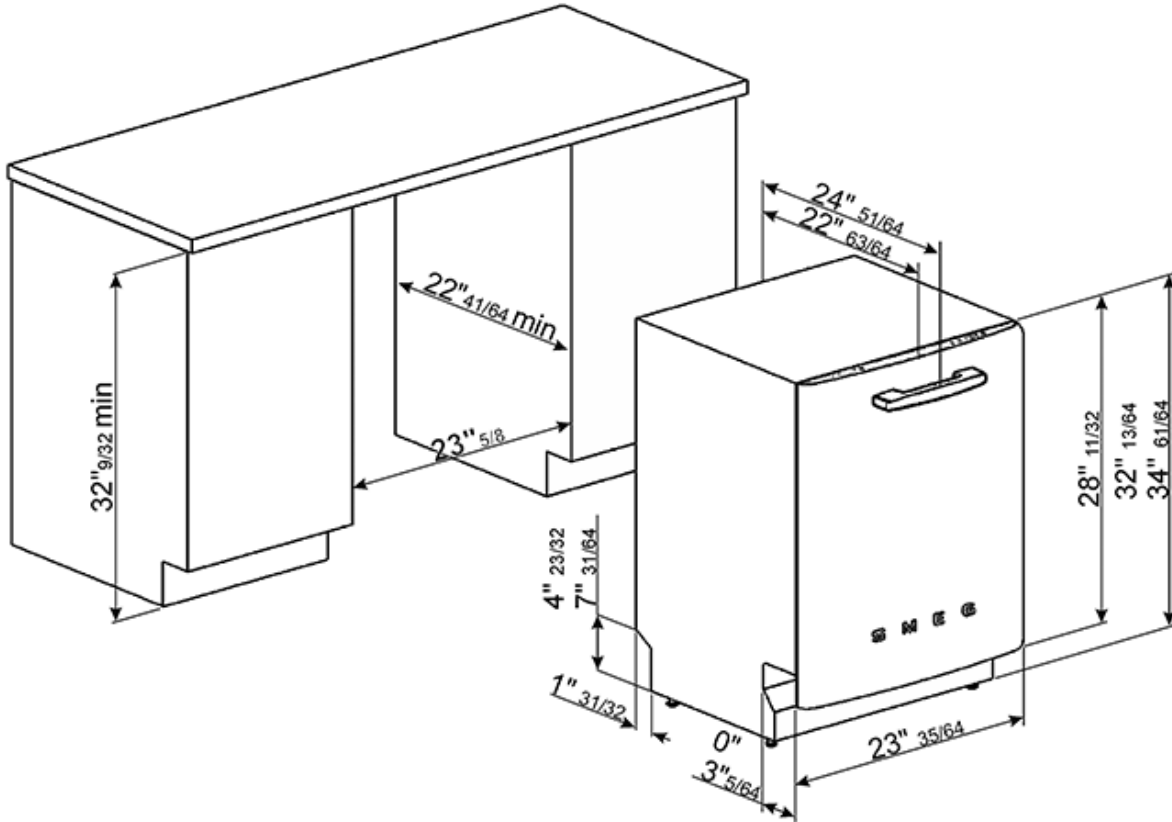

STFABUCR

50's Retro style

built-in
24"
cream
orbital

SMEG U.S.A. INC.
A&D BUILDING
150 EAST 58th STREET, 7th FLOOR
NEW YORK, NY, 10155
Tel. +1 212 265 5378
Fax +1 212 265 5945