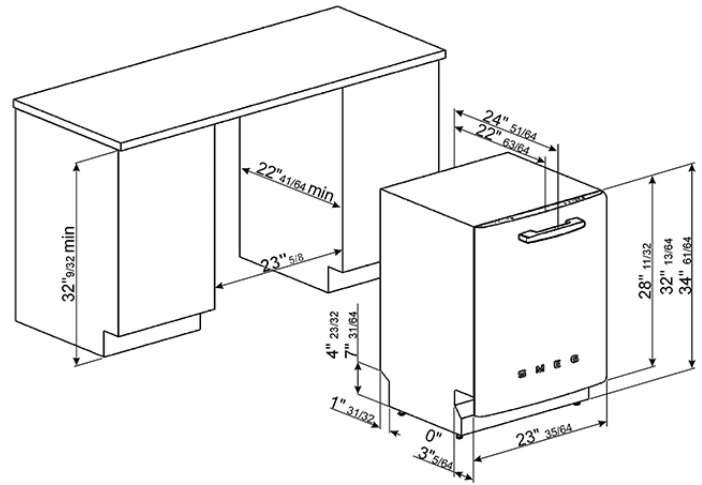

Approx 24" Pre-finished Dishwasher with 50'S
Retro Style handle, Cream
EAN13: 8017709216634

- Full-size tub • Hidden stainless steel electronic control panel • Self-balancing door • 10 wash cycles including crystal washing, economy cycle and speed (27min) • Sanitation • Condenser drying • Stainless steel tub and filter • Concealed heating element • Half-load • Delay timer (up to 9 hours) • 5 temperatures: 100°F, 113°F, 122°F, 149°F, 158°F • **Orbital Wash System** • Complete Water Leak Protection System
- **13 place setting** • Enameled steel baskets • Adjustable upper basket to accommodate plates up to 13 3/4" in diameter • 2 cutlery baskets • 4 flip-down spike rails on lower basket • 2 glass support racks in upper basket • Lower basket with double foldable rack • Noise level: 43dB (A) • Energy Star-rated • Height leveling legs • Voltage rating: 115V - 60Hz • Nominal power: 13Amps - 1,800W • Voltage 110-120V: Frequency 60Hz. • Water usage: normal/short cycle: 3.54/1.72 gal.