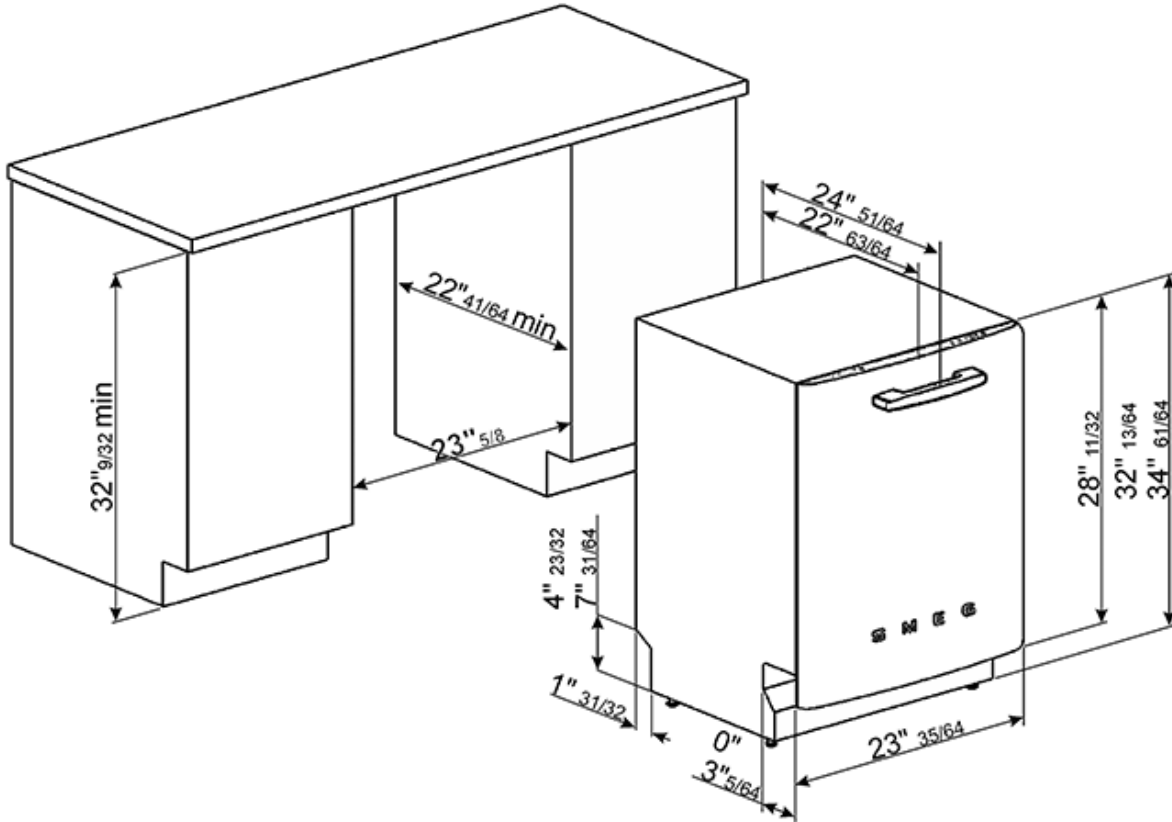

Complete Water Leak Protection System

13 place setting

Enameled steel baskets

Adjustable upper basket to accommodate plates
up to 13 ¾" in diameter

2 cutlery baskets

4 flip-down spike rails on lower basket

2 glass support racks in upper basket

Lower basket with double foldable rack

Noise level: 43dB (A)

Energy Star-rated

Height leveling legs

Voltage rating: 115V - 60Hz

Nominal power: 13Amps - 1,800W

Voltage 110-120V: Frequency 60Hz.

Water usage: normal/short cycle: 3.54/1.72 gal.

Versions

- **STFABUBL** - Black
- **STFABUCR** - Cream
- **STFABUPB** - Pastel blue

STFABURD

50's Retro style

built-in
24"
red
orbital

SMEG U.S.A. INC.
A&D BUILDING
150 EAST 58th STREET, 7th FLOOR
NEW YORK, NY, 10155
Tel. +1 212 265 5378
Fax +1 212 265 5945