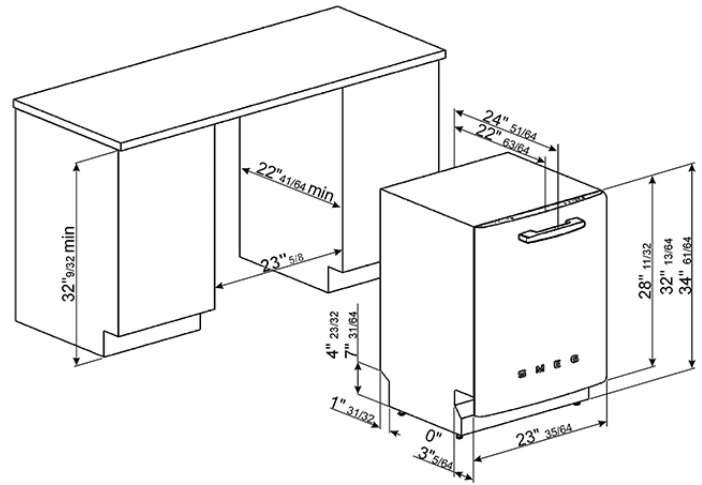

Approx 24" Pre-finished Dishwasher with 50'S
Retro Style handle, Red
EAN13: 8017709216641

- Full-size tub • Hidden stainless steel electronic control panel • Self-balancing door • 10 wash cycles including crystal washing, economy cycle and speed (27min) • Sanitation • Condenser drying • Stainless steel tub and filter • Concealed heating element • Half-load • Delay timer (up to 9 hours) • 5 temperatures: 100°F, 113°F, 122°F, 149°F, 158°F • **Orbital Wash System** • Complete Water Leak Protection System
- **13 place setting** • Enameled steel baskets • Adjustable upper basket to accommodate plates up to 13 ³/₄" in diameter • 2 cutlery baskets • 4 flip-down spike rails on lower basket • 2 glass support racks in upper basket • Lower basket with double foldable rack • Noise level: 43dB (A) • Energy Star-rated • Height leveling legs • Voltage rating: 115V - 60Hz • Nominal power: 13Amps - 1,800W • Voltage 110-120V: Frequency 60Hz. • Water usage: normal/short cycle: 3.54/1.72 gal.