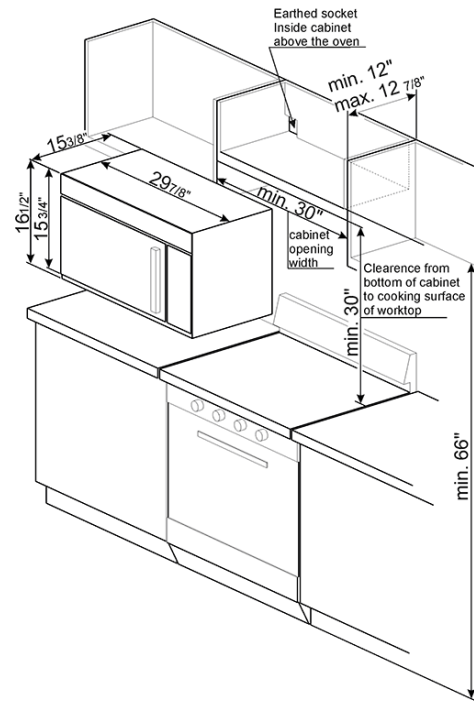

Over-the-Range Microwave, 30"
Stainless Steel
EAN13: 8017709202101

- Simple and multi-stage microwave cooking
- Speedy cooking
- Defrost functions: by weight, by time
- Timer function, with complete cooking reminder
- Menus: Popcorn, Baked potato, Beverage and Reheat
- Child-safe lock
- Hood function
- 2 halogen hood lights
- Touch pad control with White LED Display
- Max. microwave power (W): 1000 W
- Cavity capacity (cu. ft.): 1.6 cu ft (45L)
- Glass turntable (diameter (in.) 13 5/8"
- Max. extraction rate (CFM) 300 CFM
- Operating Noise (Dba)-MW mode 49
- Multi-speed vent
- 3 venting options: roof, wall, room
- 2 ventilation filters
- Input watts (W): 1,550 W
- Circuit breaker (A): 15 A
- Volts (V): 120 V
- Frequency (Hz): 60 Hz
- Overall appliance dimensions (HxWxD) (in): 16 1/2" (419mm) x 29 7/8" (760mm) x 15 3/8" (390mm)