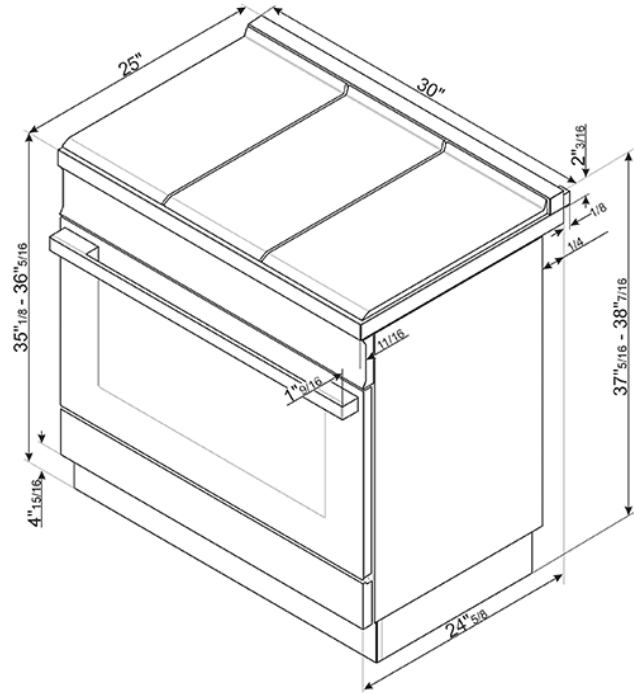

CPF30UGGAN

Portofino Pro-Style All-Gas Range, Matte Black,
30" X 25"
EAN13: 8017709270292

- **PORTOFINO STYLE** • Stainless steel control knobs • **Soft Close oven door** • Full-width continuous grates • Storage compartment • **GAS OVEN:** • 3 cooking modes • Programmable timer with touch display • Adjustable thermostat 120° - 500° F • Air-cooled triple-glazed removable door • **Removable inner glass for easy cleaning** • Oven capacity: 3.6 cu ft • **EverClean enameled interior cavity** • 4 shelf positions • 2 halogen oven lights • **GAS RANGETOP:** • 4 gas burners • Diamond configuration burner layout • Center-rear: 4,500 BTUs • Center-front: 8,000 BTUs • Right super burner: 20,000 BTUs • **Left double-inset super burner: 20,000 BTUs** • Heavy-duty cast-iron grates • Automatic electric ignition • LP gas conversion kit included • **SAFETY:** • Gas safety valves • Air-cooled door to prevent overheating • Connected load nominal power: 200W - 2 Amps • Voltage rating: 120V 60Hz • **ACCESSORIES INCLUDED:** • 1 wok ring • 1 deep oven tray • 1 partial-extraction telescopic guide • 2 chrome shelves • 1 black toe kick

Functions

Main Oven

Options

- BGTR9 - Grill Plate • BGCPF30 - Grill Plate • GT91P - 1-Level Telescopic Shelf – Partial Extraction • TPKCPF30 - Teppanyaki Grill Plate

Versions

- CPF30UGGOG - Olive Green • CPF30UGGR - Red • CPF30UGGYW - Yellow • CPF30UGGWH - White • CPF30UGGOR - Orange • CPF30UGGX - Stainless Steel • CPF30UGGAN - Matte Black