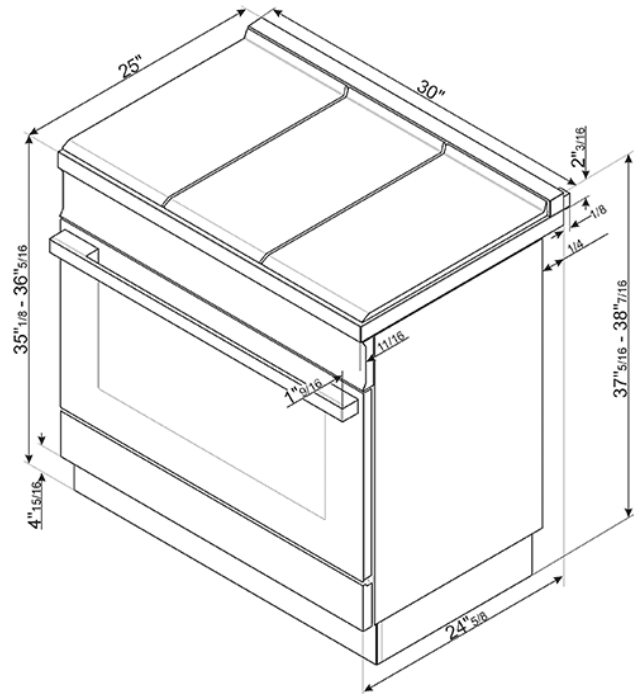

CPF30UGGR

Portofino Pro-Style All-Gas Range, Red,
30" X 25"
EAN13: 8017709270322

- **PORTOFINO STYLE** • Stainless steel control knobs • **Soft Close oven door** • Full-width continuous grates • Storage compartment • **GAS OVEN:** • 3 cooking modes • Programmable timer with touch display • Adjustable thermostat 120° - 500° F • Air-cooled triple-glazed removable door • **Removable inner glass for easy cleaning** • Oven capacity: 3.6 cu ft • **EverClean enameled interior cavity** • 4 shelf positions • 2 halogen oven lights • **GAS RANGETOP:** • 4 gas burners • Diamond configuration burner layout • Center-front: 4,500 BTUs • Center-rear: 8,000 BTUs • Right super burner: 20,000 BTUs • **Left double-inset super burner: 20,000 BTUs** • Heavy-duty cast-iron grates • Automatic electric ignition • LP gas conversion kit included • **SAFETY:** • Gas safety valves • Air-cooled door to prevent overheating • Connected load nominal power: 200W - 2 Amps • Voltage rating: 120V 60Hz • **ACCESSORIES INCLUDED:** • 1 wok ring • 1 deep oven tray • 1 partial-extraction telescopic guide • 2 chrome shelves • 1 black toe kick

Functions

Main Oven

Options

- BGTR9 - Grill Plate • BGCPF30 - Grill Plate • GT91P - 1-Level Telescopic Shelf – Partial Extraction • TPKCPF30 - Teppanyaki Grill Plate

Versions

- CPF30UGGOG - Olive Green • CPF30UGGYW - Yellow • CPF30UGGWH - White • CPF30UGGOR - Orange • CPF30UGGBL - Black • CPF30UGGX - Stainless Steel • CPF30UGGAN - Matte Black