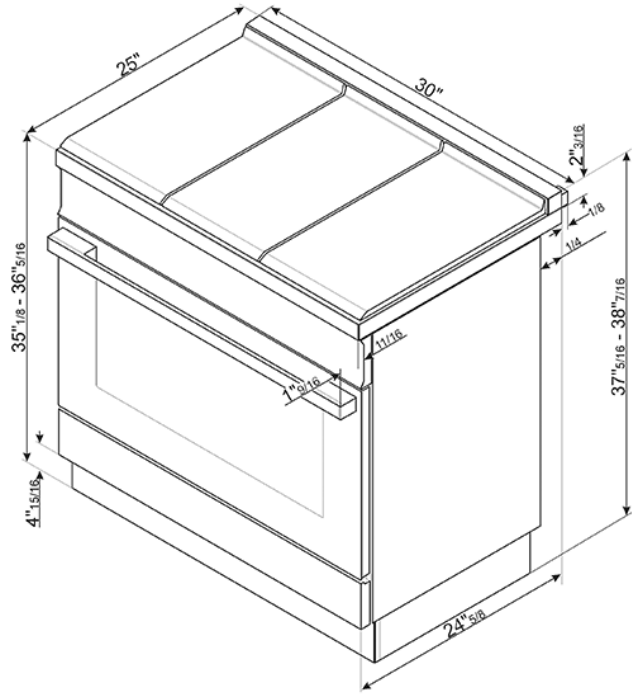

CPF30UGGWH

Portofino Pro-Style All-Gas Range, White,
30" X 25"
EAN13: 8017709270339

- **PORTOFINO STYLE** • Stainless steel control knobs • **Soft Close oven door** • Full-width continuous grates • Storage compartment • **GAS OVEN:** • 3 cooking modes • Programmable timer with touch display • Adjustable thermostat 120° - 500° F • Air-cooled triple-glazed removable door • **Removable inner glass for easy cleaning** • Oven capacity: 3.6 cu ft • **EverClean enameled interior cavity** • 4 shelf positions • 2 halogen oven lights • **GAS RANGETOP:** • 4 gas burners • Diamond configuration burner layout • Center-rear: 4,500 BTUs • Center-front: 8,000 BTUs • Right super burner: 20,000 BTUs • **Left double-inset super burner: 20,000 BTUs** • Heavy-duty cast-iron grates • Automatic electric ignition • LP gas conversion kit included • **SAFETY:** • Gas safety valves • Air-cooled door to prevent overheating • Connected load nominal power: 200W - 2 Amps • Voltage rating: 120V 60Hz • **ACCESSORIES INCLUDED:** • 1 wok ring • 1 deep oven tray • 1 partial-extraction telescopic guide • 2 chrome shelves • 1 black toe kick

Functions

Main Oven

Options

- BGTR9 - Grill Plate • BGCPF30 - Grill Plate • GT91P - 1-Level Telescopic Shelf – Partial Extraction • TPKCPF30 - Teppanyaki Grill Plate

Versions

- CPF30UGGR - Red • CPF30UGGYW - Yellow • CPF30UGGWH - White • CPF30UGGOR - Orange • CPF30UGGBL - Black • CPF30UGGX - Stainless Steel • CPF30UGGAN - Matte Black