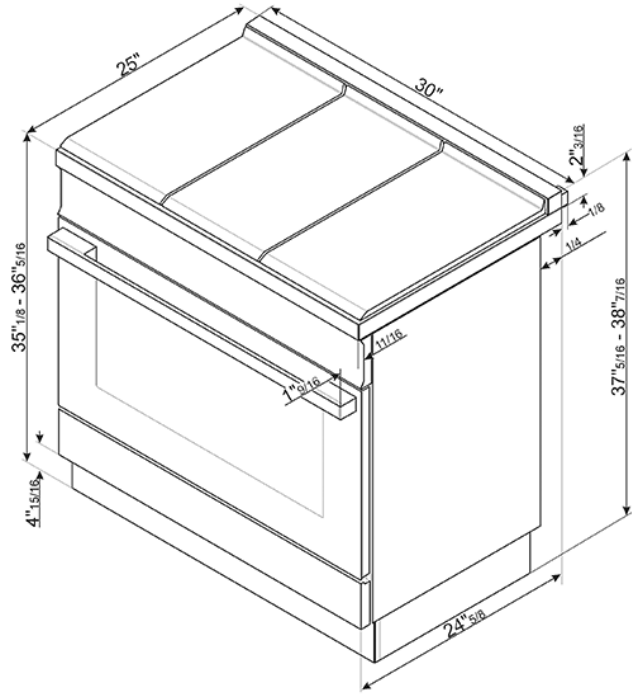

CPF30UGGX

Portofino Pro-Style All-Gas Range, Stainless Steel,
30" X 25"
EAN13: 8017709269821

- **PORTOFINO STYLE** • Stainless steel control knobs • **Soft Close oven door** • Full-width continuous grates • Storage compartment • **GAS OVEN:** • 3 cooking modes • Programmable timer with touch display • Adjustable thermostat 120° - 500° F • Air-cooled triple-glazed removable door • **Removable inner glass for easy cleaning** • Oven capacity: 3.6 cu ft • **EverClean enameled interior cavity** • 4 shelf positions • 2 halogen oven lights • **GAS RANGETOP:** • 4 gas burners • Diamond configuration burner layout • Center-rear: 4,500 BTUs • Center-front: 8,000 BTUs • Right super burner: 20,000 BTUs • **Left double-inset super burner: 20,000 BTUs** • Heavy-duty cast-iron grates • Automatic electric ignition • LP gas conversion kit included • **SAFETY:** • Gas safety valves • Air-cooled door to prevent overheating • Connected load nominal power: 200W - 2 Amps • Voltage rating: 120V 60Hz • **ACCESSORIES INCLUDED:** • 1 wok ring • 1 deep oven tray • 1 partial-extraction telescopic guide • 2 chrome shelves • 1 black toe kick

Functions

Main Oven

Options

- BGTR9 - Grill Plate • BGC PF30 - Grill Plate • GT91P - 1-Level Telescopic Shelf – Partial Extraction • TPKCPF30 - Teppanyaki Grill Plate

Versions

- CPF30UGGOG - Olive Green • CPF30UGGR - Red • CPF30UGGYW - Yellow • CPF30UGGWH - White • CPF30UGGOR - Orange • CPF30UGGBL - Black • CPF30UGGAN - Matte Black