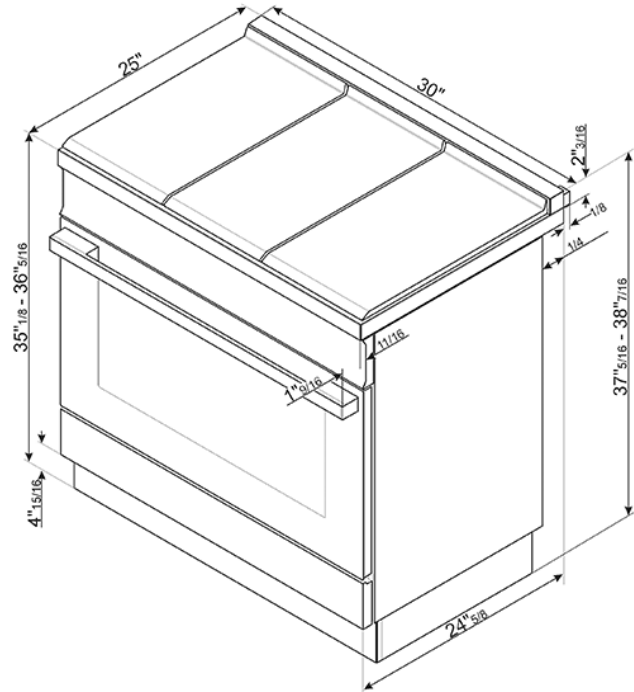

CPF30UGGYW

Portofino Pro-Style All-Gas Range, Yellow,
30" X 25"
EAN13: 8017709270346

- **PORTOFINO STYLE** • Stainless steel control knobs • **Soft Close oven door** • Full-width continuous grates • Storage compartment • **GAS OVEN:** • 3 cooking modes • Programmable timer with touch display • Adjustable thermostat 120° - 500° F • Air-cooled triple-glazed removable door • **Removable inner glass for easy cleaning** • Oven capacity: 3.6 cu ft • **EverClean enameled interior cavity** • 4 shelf positions • 2 halogen oven lights • **GAS RANGETOP:** • 4 gas burners • Diamond configuration burner layout • Center-rear: 4,500 BTUs • Center-front: 8,000 BTUs • Right super burner: 20,000 BTUs • **Left double-inset super burner: 20,000 BTUs** • Heavy-duty cast-iron grates • Automatic electric ignition • LP gas conversion kit included • **SAFETY:** • Gas safety valves • Air-cooled door to prevent overheating • Connected load nominal power: 200W - 2 Amps • Voltage rating: 120V 60Hz • **ACCESSORIES INCLUDED:** • 1 wok ring • 1 deep oven tray • 1 partial-extraction telescopic guide • 2 chrome shelves • 1 black toe kick

Functions

Main Oven

Options

- BGTR9 - Grill Plate • BGCPF30 - Grill Plate • GT91P - 1-Level Telescopic Shelf – Partial Extraction • TPKCPF30 - Teppanyaki Grill Plate

Versions

- CPF30UGGOG - Olive Green • CPF30UGGR - Red • CPF30UGGWH - White • CPF30UGGOR - Orange • CPF30UGGBL - Black • CPF30UGGX - Stainless Steel • CPF30UGGAN - Matte Black