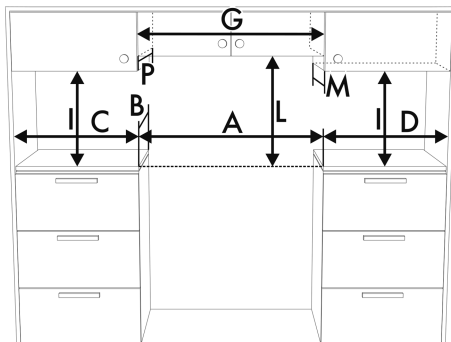

### Product dimension drawing

### Product installation drawing

<b>A</b>	24"	610 mm
<b>B</b>	25"	630 mm
<b>C<sup>1</sup></b>	see user manual	
<b>D<sup>1</sup></b>	see user manual	
<b>G<sup>2</sup></b>	24"	610 mm
<b>I<sup>3</sup></b>	18"	457 mm
<b>L</b>	see user manual	
<b>M<sup>4</sup></b>	13"	330 mm
<b>P<sup>4</sup></b>	13"	330 mm