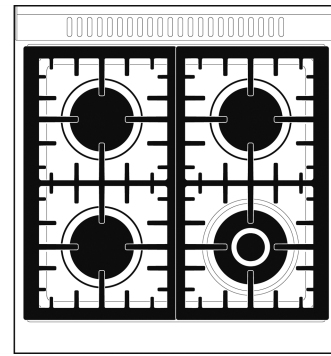

## Cooktop technical features

Cooking zones	4
Front-left - 12000 BTU	
Rear-left - 10000 BTU	
Rear-right - 10000 BTU	
Front-right - 18000 BTU	
Burner caps	Enameled matte black
Automatic gas ignition	Yes
Gas safety valves	Yes