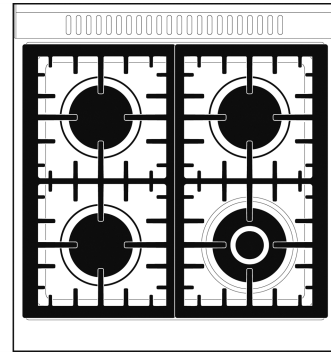

## Cooktop technical features

Cooking zones	4
Front-left - 12000 BTU	
Rear-left - 10000 BTU	
Rear-right - 10000 BTU	
Front-right - 18000 BTU	
Burner caps	Enameled matte black
Automatic gas ignition	Yes
Gas safety valves	Yes