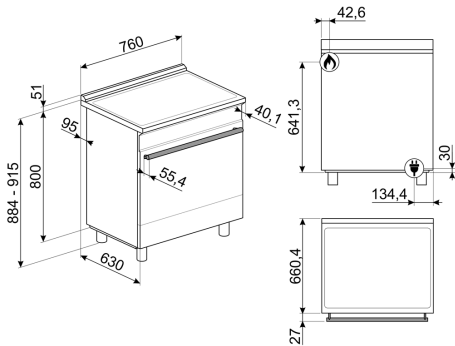

### Product dimension drawing

### Product installation drawing

<b>A</b>	30"	762 mm
<b>B</b>	25"	630 mm
<b>C<sup>1</sup></b>	see user manual	
<b>D<sup>1</sup></b>	see user manual	
<b>G<sup>2</sup></b>	30"	762 mm
<b>I<sup>3</sup></b>	18"	457 mm
<b>L</b>	see user manual	
<b>M<sup>4</sup></b>	13"	330 mm
<b>P<sup>4</sup></b>	13"	330 mm