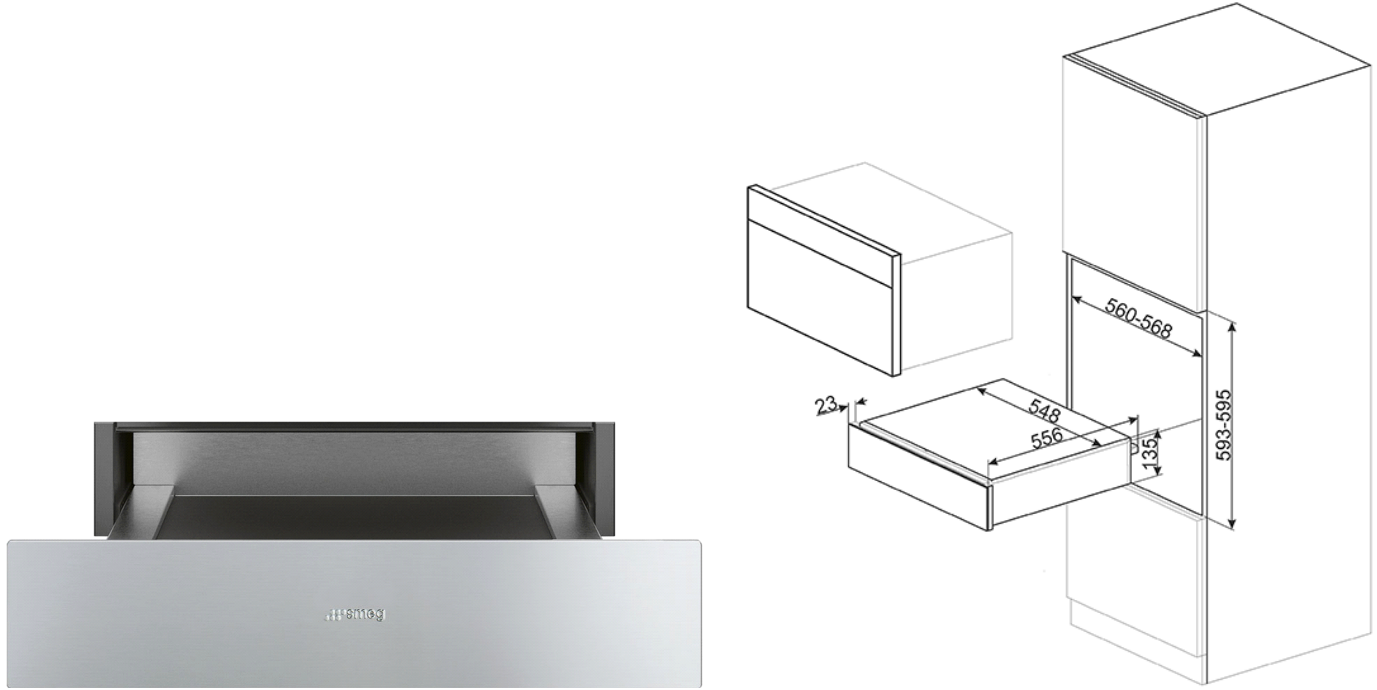

60 cm (Approx. 24") Storage Drawer

• **"Classic" Design** • Fingerprint-proof stainless steel finish • Push opening • Non-slip drawer liner • Maximum weight allowed above the drawer: 187 lbs • Maximum weight allowed inside the drawer: 33 lbs • Dimensions: W 23 7/16" x H 5 3/8" x D 21 15/16" • Gross capacity: 0.78 cu ft • Suitable for fitting directly beneath a 17 3/4" height wine cooler. It fits in a standard 24" gap •

• **COORDINATES WITH:** • "Classic" aesthetic