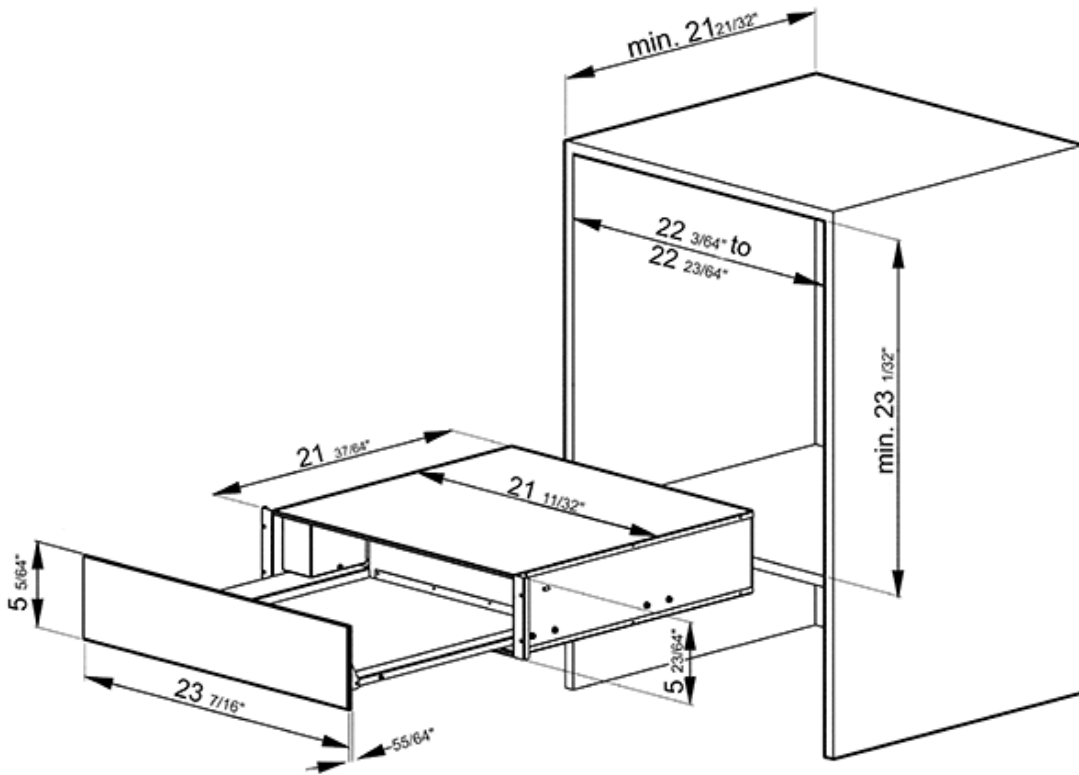

CTPU15X

classic

for ovens
warming drawer

SMEG U.S.A. INC.
A&D BUILDING
150 EAST 58th STREET, 7th FLOOR
NEW YORK, NY, 10155
Tel. +1 212 265 5378
Fax +1 212 265 5945