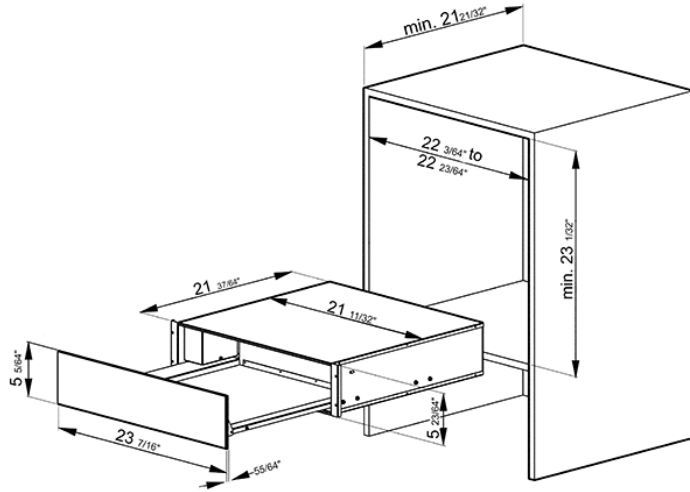

Food and Dish Warming Drawer for Compact Ovens, 24" (60cm). Finger-proof Stainless Steel Classic Aesthetics
EAN13: 8017709194451

• Push opening • Anti-slip mat • Electronic touch controls • Temperature range from 86 to 167 °F • Adjustable timer from 0 to 240 minutes with automatic switch off • Delay timer until 10 h (9h 50m) • On/Off pilot lamp • Maximum weight allowed (above the drawer): 99 lbs. • Maximum weight allowed (inside the drawer): 55 lbs. • Power heating element: 400 W • Dimensions (mm): W 595 x H 136 x D 557 • W 23 27/64" x H 5 23/64" x 21 59/64" • Voltage/ Frequency: 220-240V / 50-60Hz • Coordinates with: • 18" compact oven, Classic aesthetics