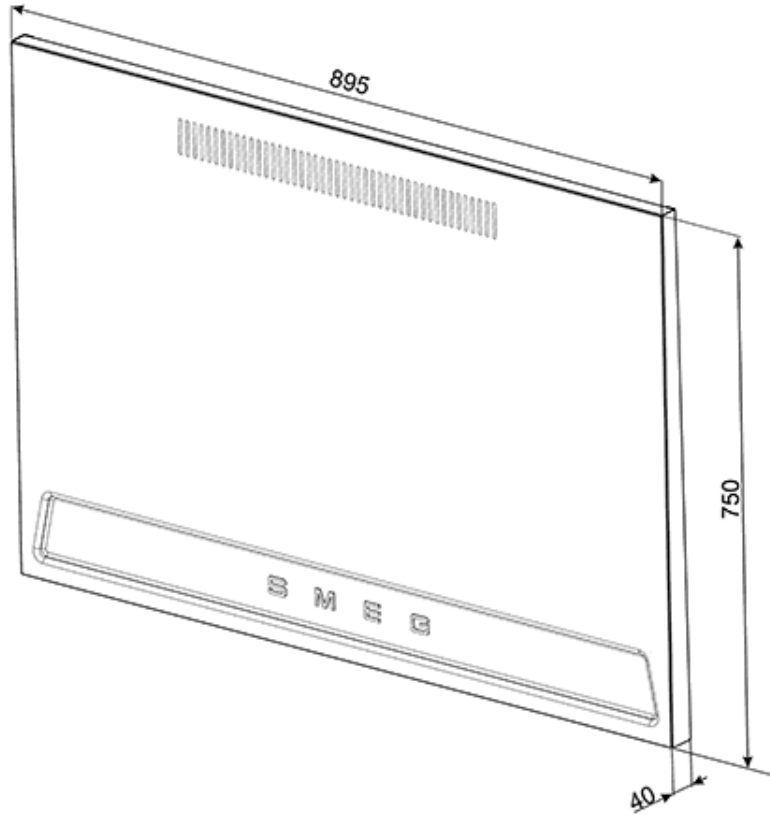

KIT1TR9X

Victoria

for ranges
backsplash

SMEG U.S.A. INC.
A&D BUILDING
150 EAST 58th STREET, 7th FLOOR
NEW YORK, NY, 10155
Tel. +1 212 265 5378
Fax +1 212 265 5945