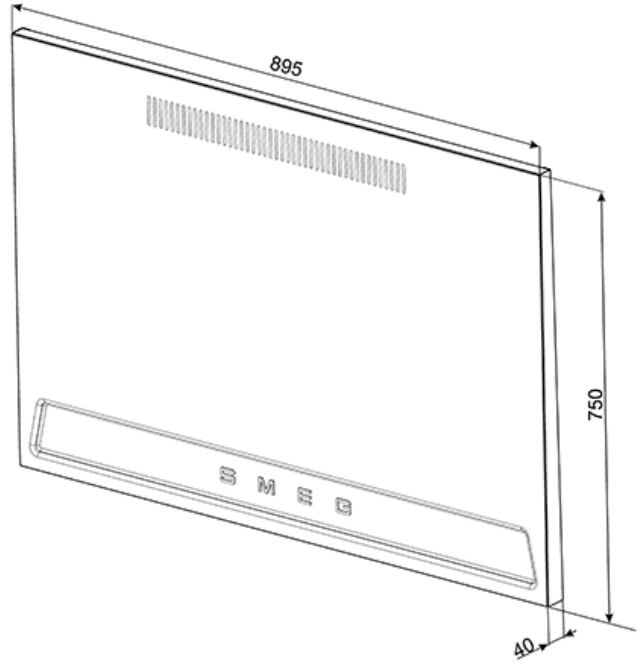

Backspalsh
EAN13: 8017709194918

- Backspalsh stainless steel for TRU90X