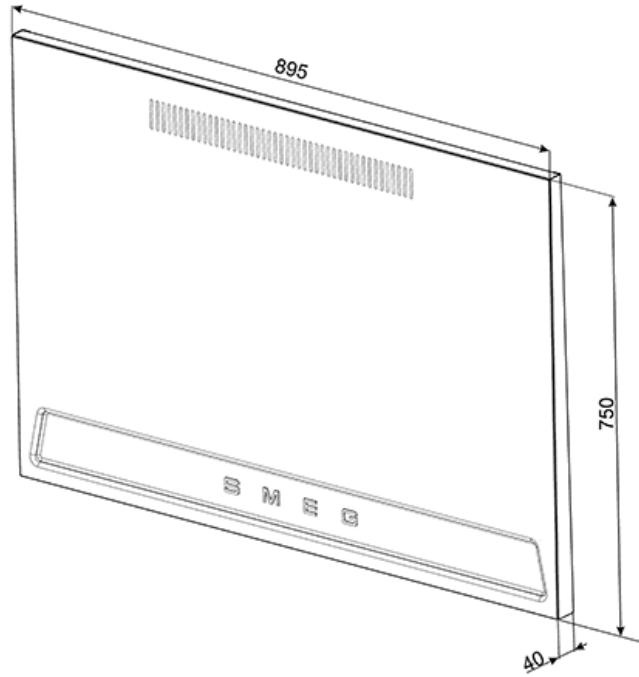

Backspalsh
EAN13: 8017709194918

- Backspalsh stainless steel for TRU90X