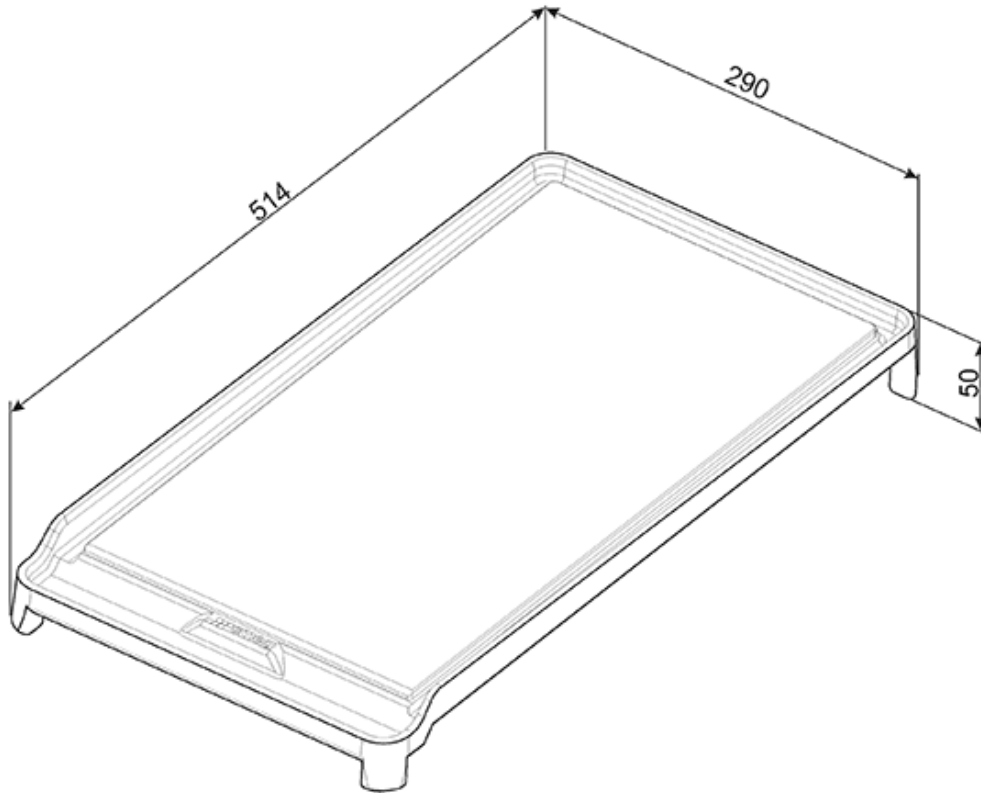

TPKTR9

Teppanyaki Grill Plate

EAN13: 8017709184902

Teppanyaki Grill Plate

SMEG U.S.A. INC.
A&D BUILDING
150 EAST 58th STREET, 7th FLOOR
NEW YORK, NY, 10155
Tel. +1 212 265 5378
Fax +1 212 265 5945

TPKTR9

for ranges
grill plate