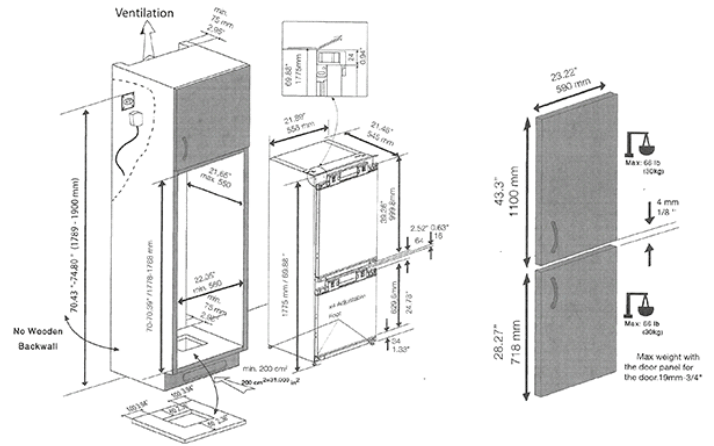

24" Fully Integrated Refrigerator with Automatic Freezer
 EAN13: 8017709200336

• Category: Bottom Mount • **Cooling type: Frost Free** • Hinge position: Right • Reversible door • **Refrigerator compartment features** • Storage Volume fresh food compartment: 6.1cu.ft • White LED • Bottle Holder • Safety glass shelves: 3 • Door balconies: 3 • Egg trays: 1 • Bio Fresh compartment • **Freezer compartment features** • Net Freezer volume: 2.3cu.ft • Number of drawers: 3 • Shelves type: Glass • Fast freezing compartment • Ice Cube tray • Electronic Display with touch • Anti-bacterial Seal • Hygiene + anti-bacterial carbon filter • Display Key lock • Eco Fuzzy function and Eco Mode • Holiday Mode • Electrical Connection • Voltage (V): 115 V • Frequency (Hz): 60 Hz • Plug type: Schuko • Dimensions: (H x W x D) 71.57" x 21.46" x 23.22" • 1818 x 545 x 590 mm