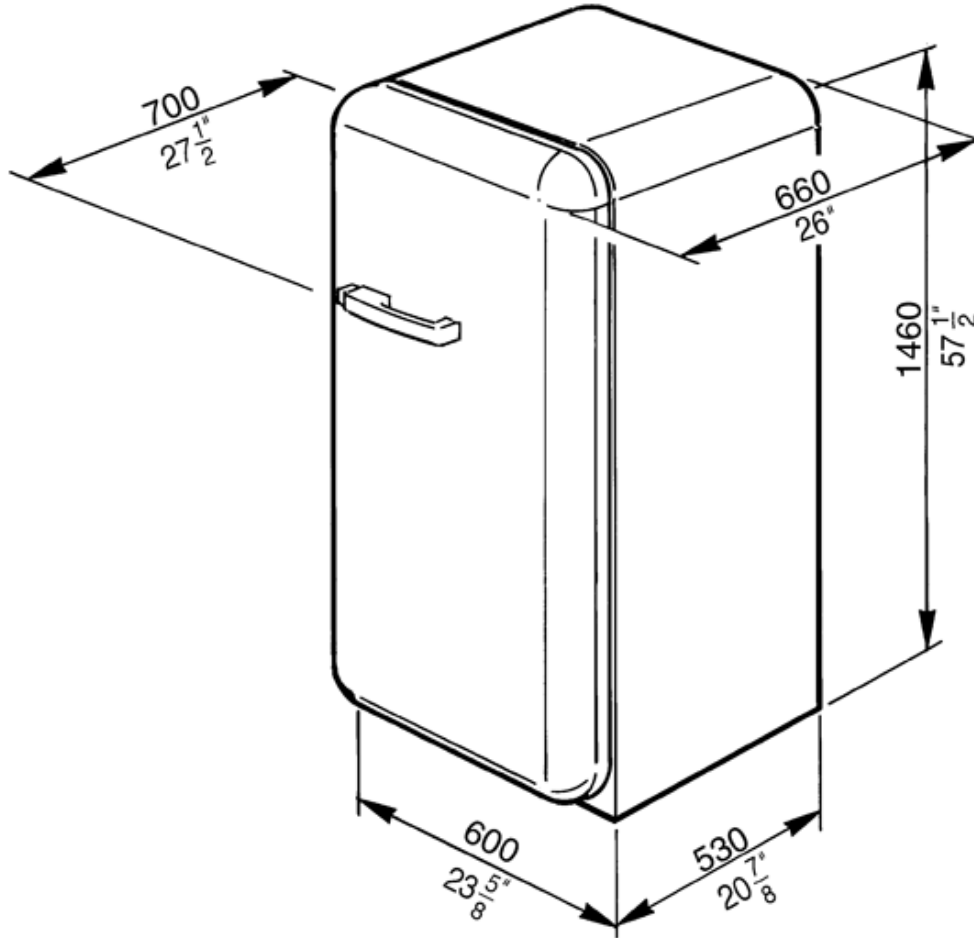

FAB28UORR1

50's Retro style

fridge
free standing
50's style
orange
24"

SMEG U.S.A. INC.
A&D BUILDING
150 EAST 58th STREET, 7th FLOOR
NEW YORK, NY, 10155
Tel. +1 212 265 5378
Fax +1 212 265 5945